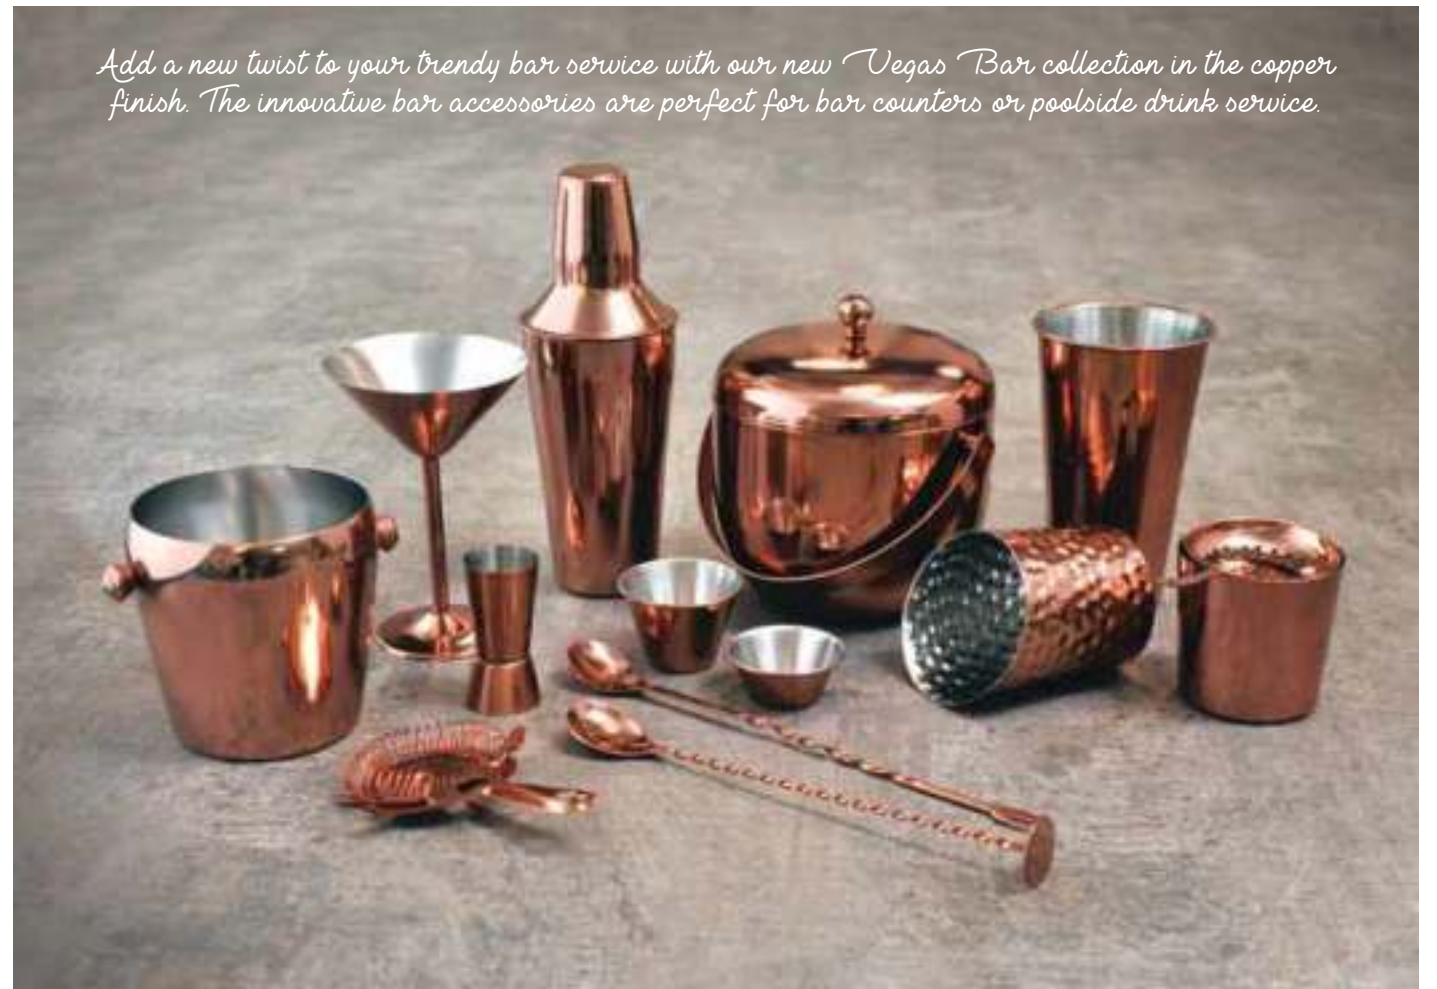

MB12614BLN
MiniBytes Titanium Finish
Round Candy Bowl

Add a new twist to your trendy bar service with our new Vegas Bar collection in the copper finish. The innovative bar accessories are perfect for bar counters or poolside drink service.