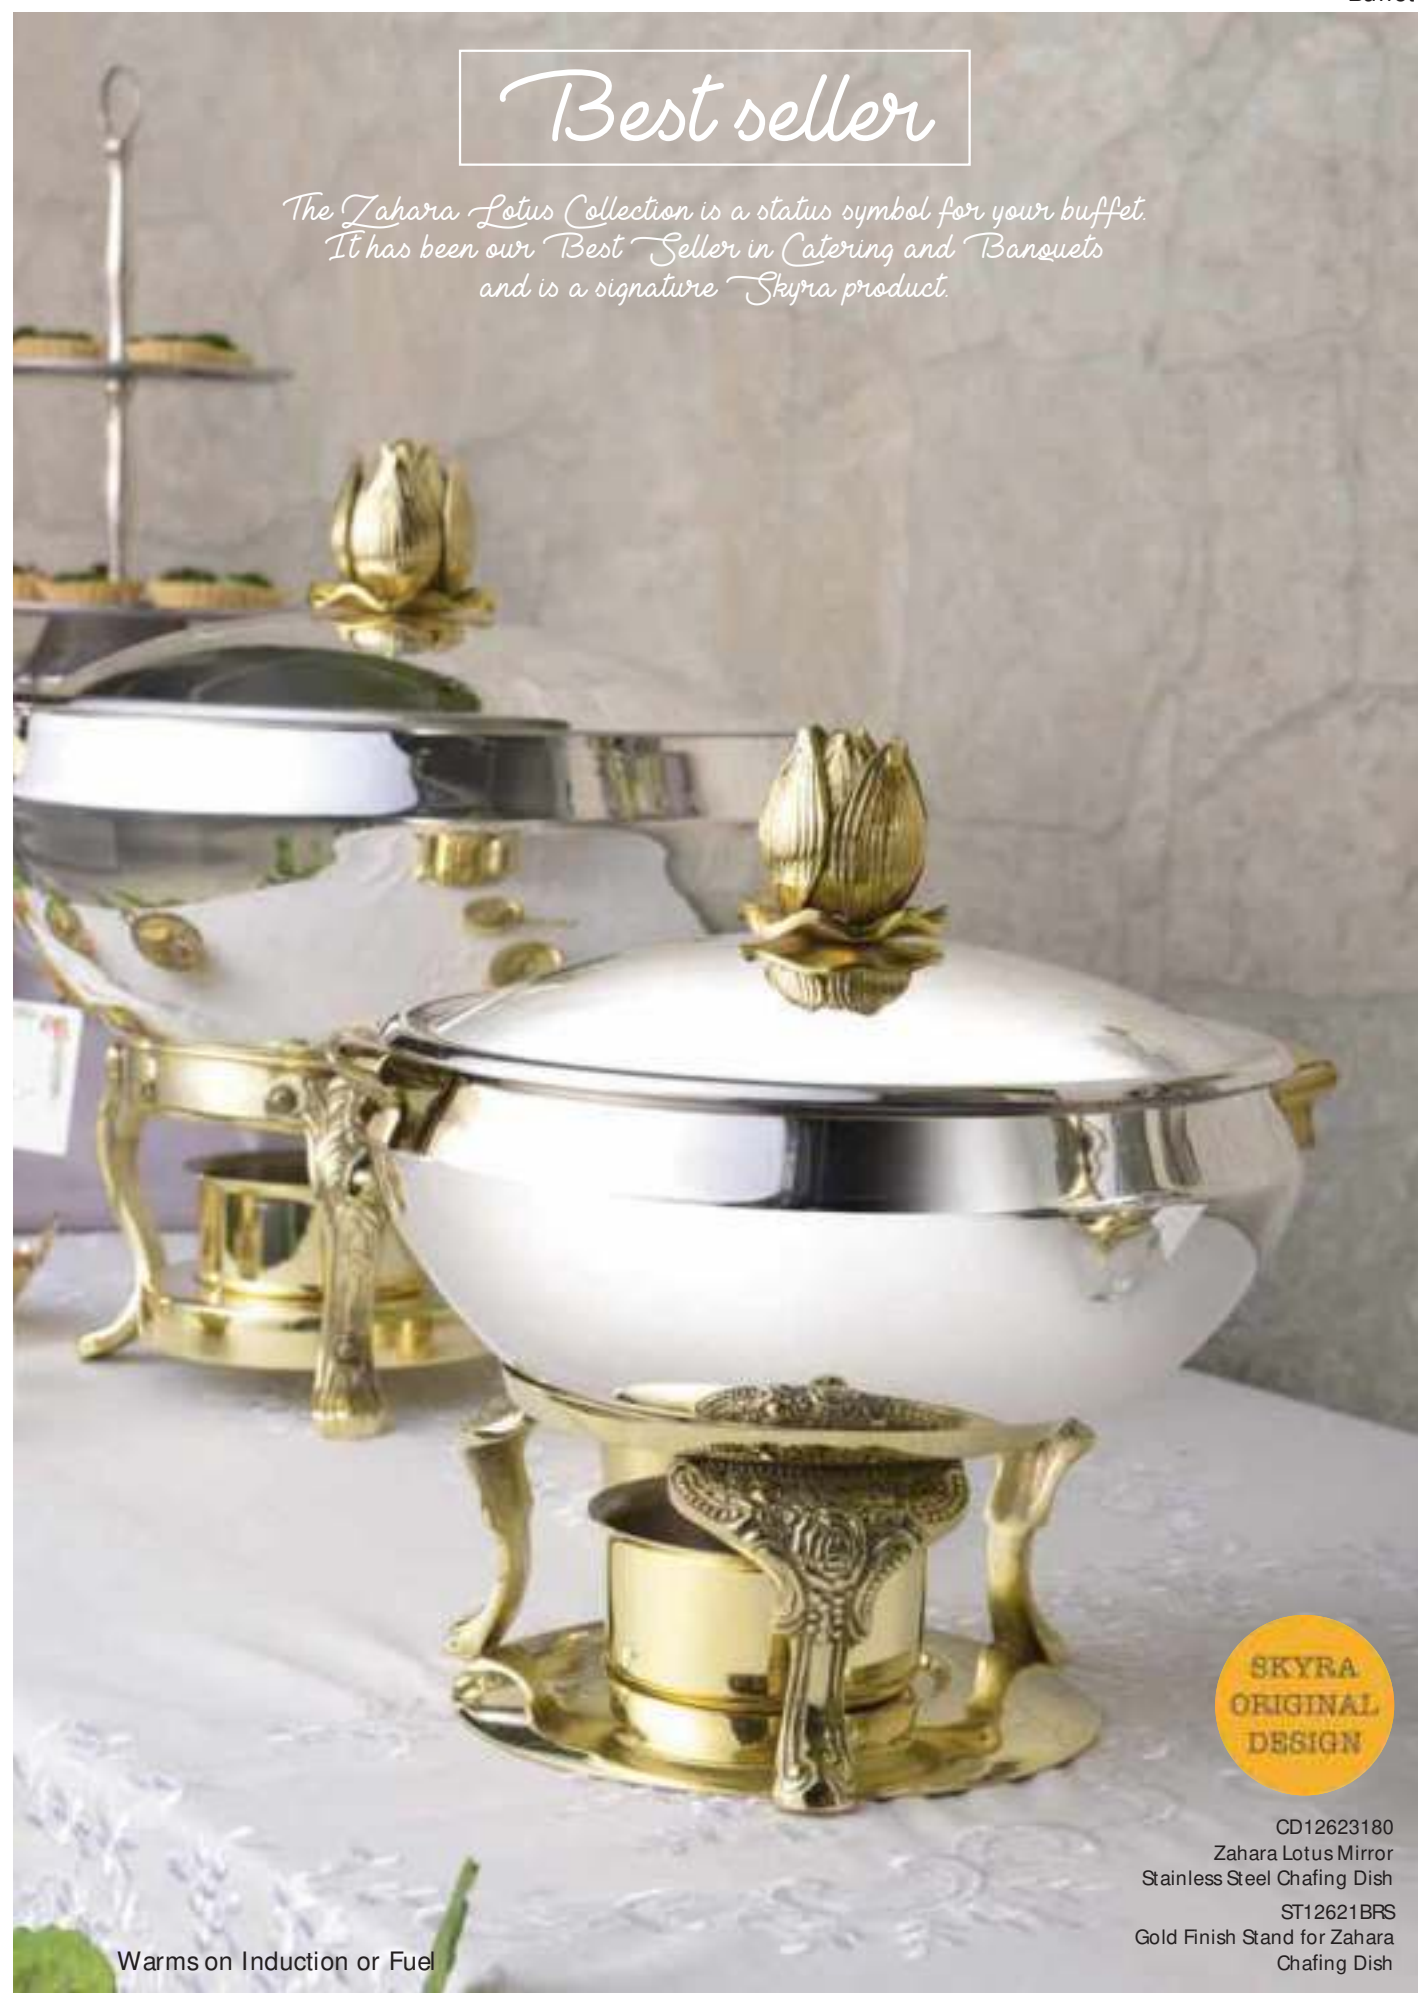

SKYRA
ORIGINAL
DESIGN

CD12623180
Zahara Lotus Mirror
Stainless Steel Chafing Dish
ST12621BFS
Gold Finish Stand for Zahara
Chafing Dish

Warms on Induction or Fuel