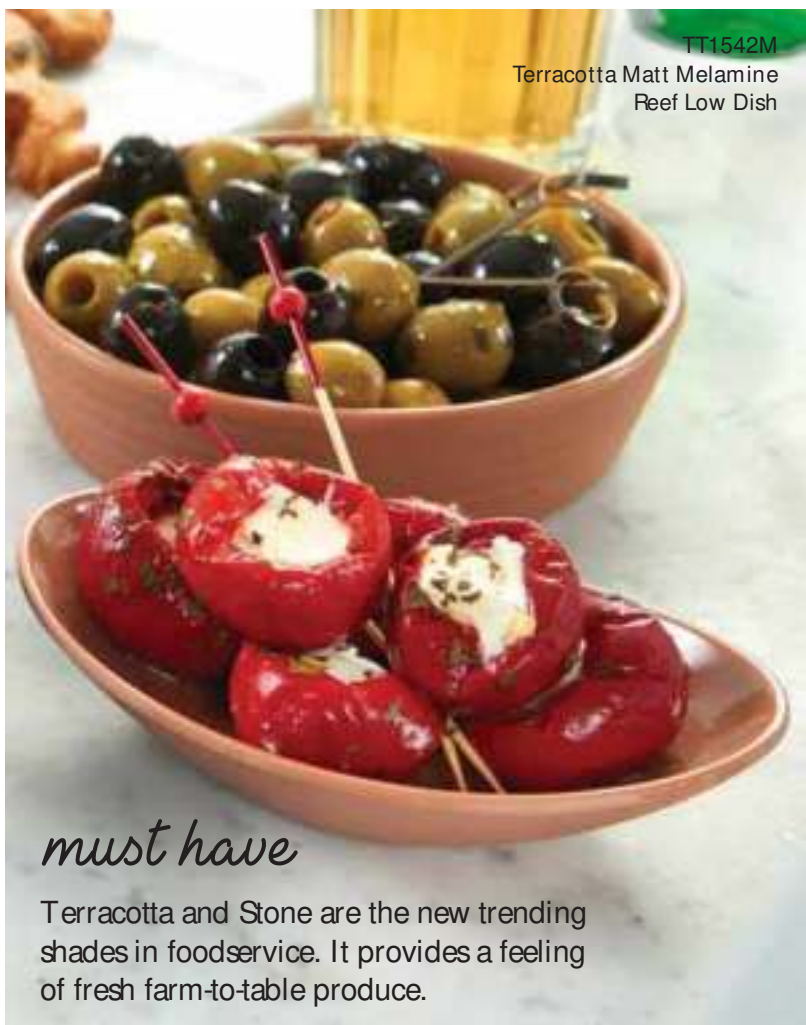

TT1552
Terracotta Melamine Rippled Pot

must have

Terracotta and Stone are the new trending shades in foodservice. It provides a feeling of fresh farm-to-table produce.