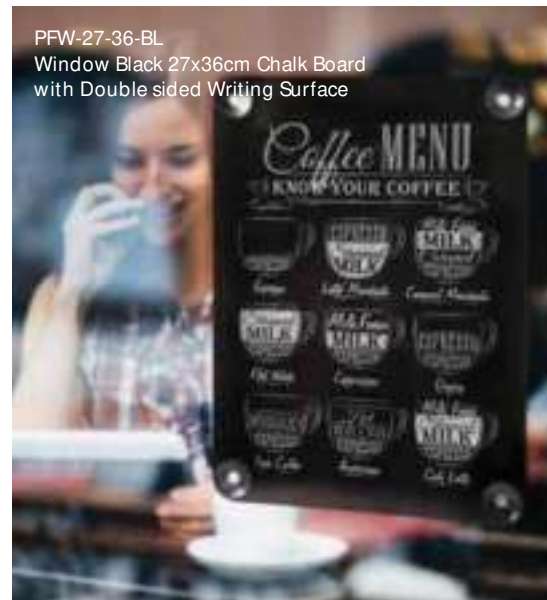

SIGNAGES

MNI-B-KR
Mini Tripod Table Chalk board-Set of 3

RST-DB-60
Black Room Service 60x40 cm Chalkboard Tray

FBT-TEAPOT
Silhouette TeaPot Wood Base Table Chalk Board with Chalk Marker

TT-DB-LA
Elegant Dark Brown Large Handle Table Chalk Board
TT-DB-XL
Elegant Dark Brown Extra Large Handle Table Chalk Board

FBT-CUP
Silhouette Mini Cup Table Chalk Board Set of 3 with Chalk Marker

FBT-PLATE
Silhouette Plate Wood Base Table Chalk Board with Chalk Marker

PFW-27-36-BL
Window Black 27x36cm Chalk Board with Double sided Writing Surface