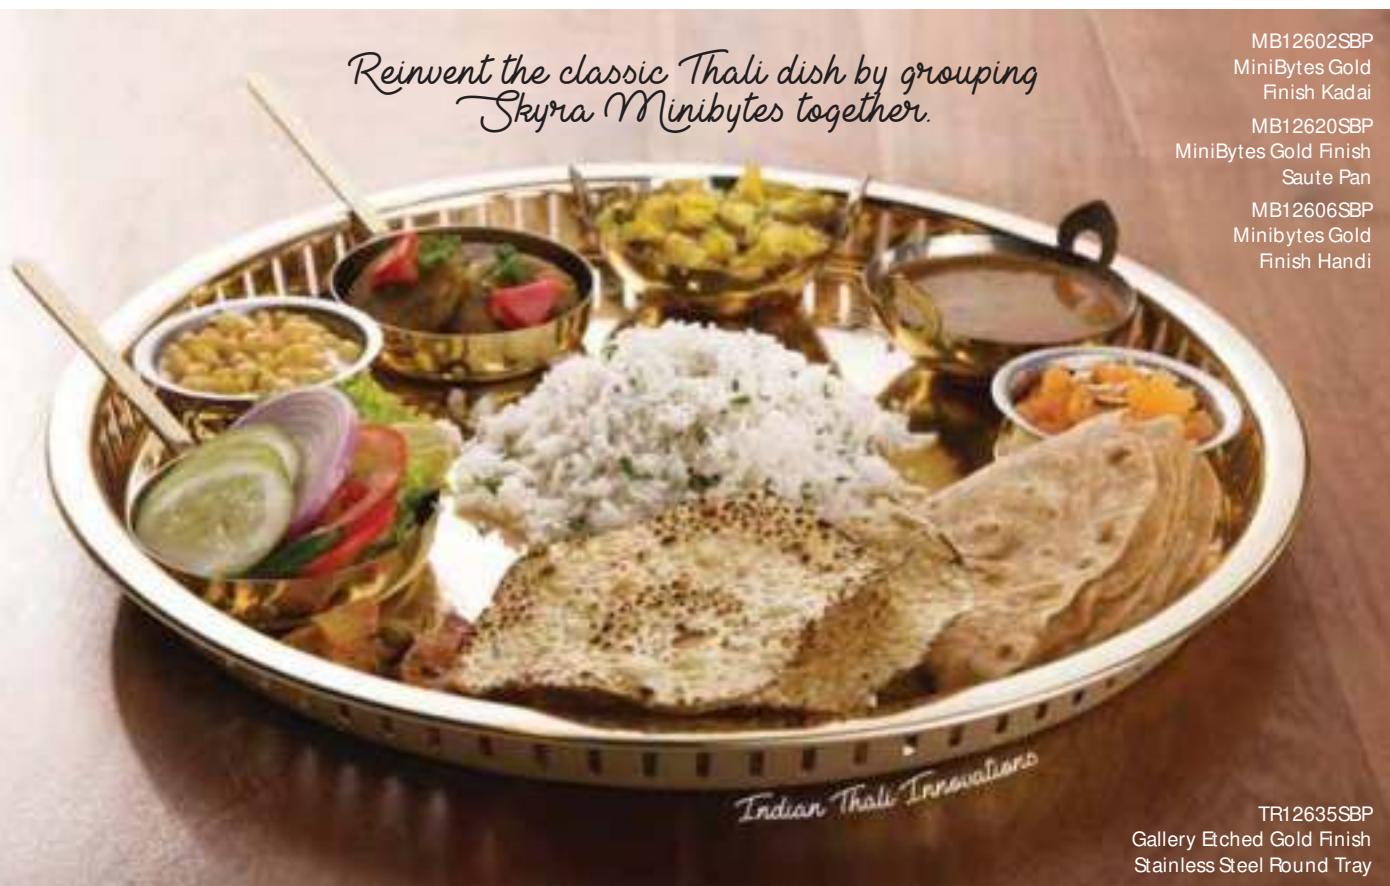

Indian Modern Thali

*Be creative and re-invent the boring.
Copper Sauté Pan Thali*

South Indian Thali

- 8328
Fonda Mini Oval Cocotte Grey
FR09411188
Skyserv Induction Hammered
Stainless Steel Pan

*Reinvent the classic Thali dish by grouping
Skyra Minibytes together.*