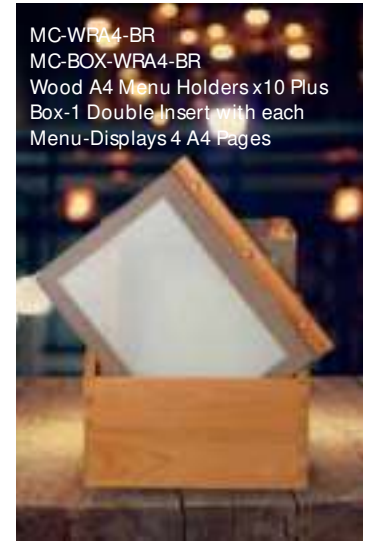

MC-WRA4-BR
MC-BOX-WRA4-BR
Wood A4 Menu Holders x10 Plus Box-1 Double Insert with each Menu-Displays 4 A4 Pages