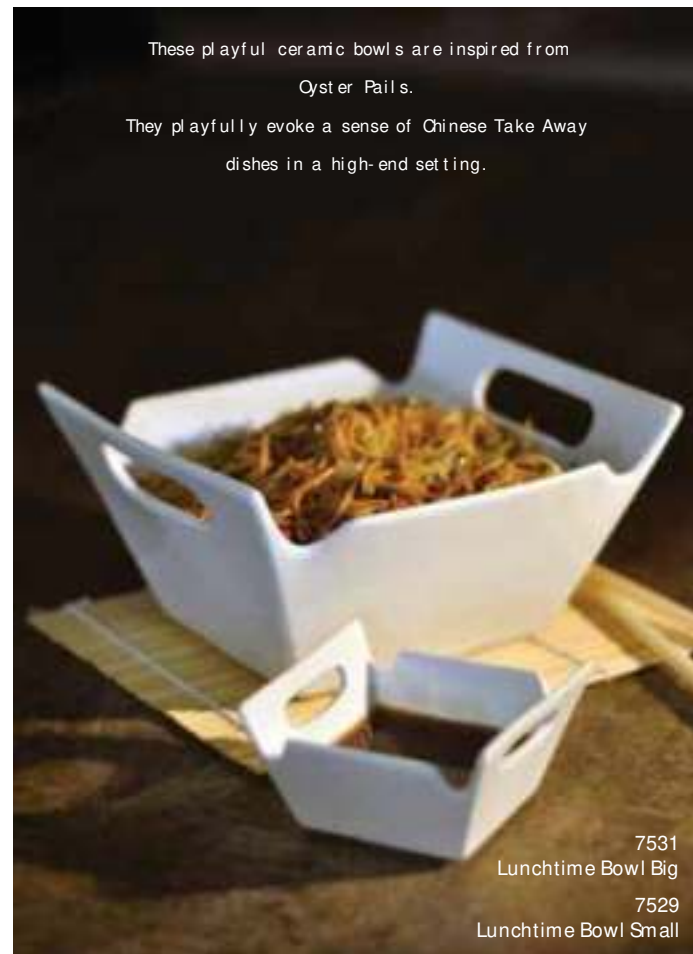

These playful ceramic bowls are inspired from Oyster Pails. They playfully evoke a sense of Chinese Take Away dishes in a high-end setting.