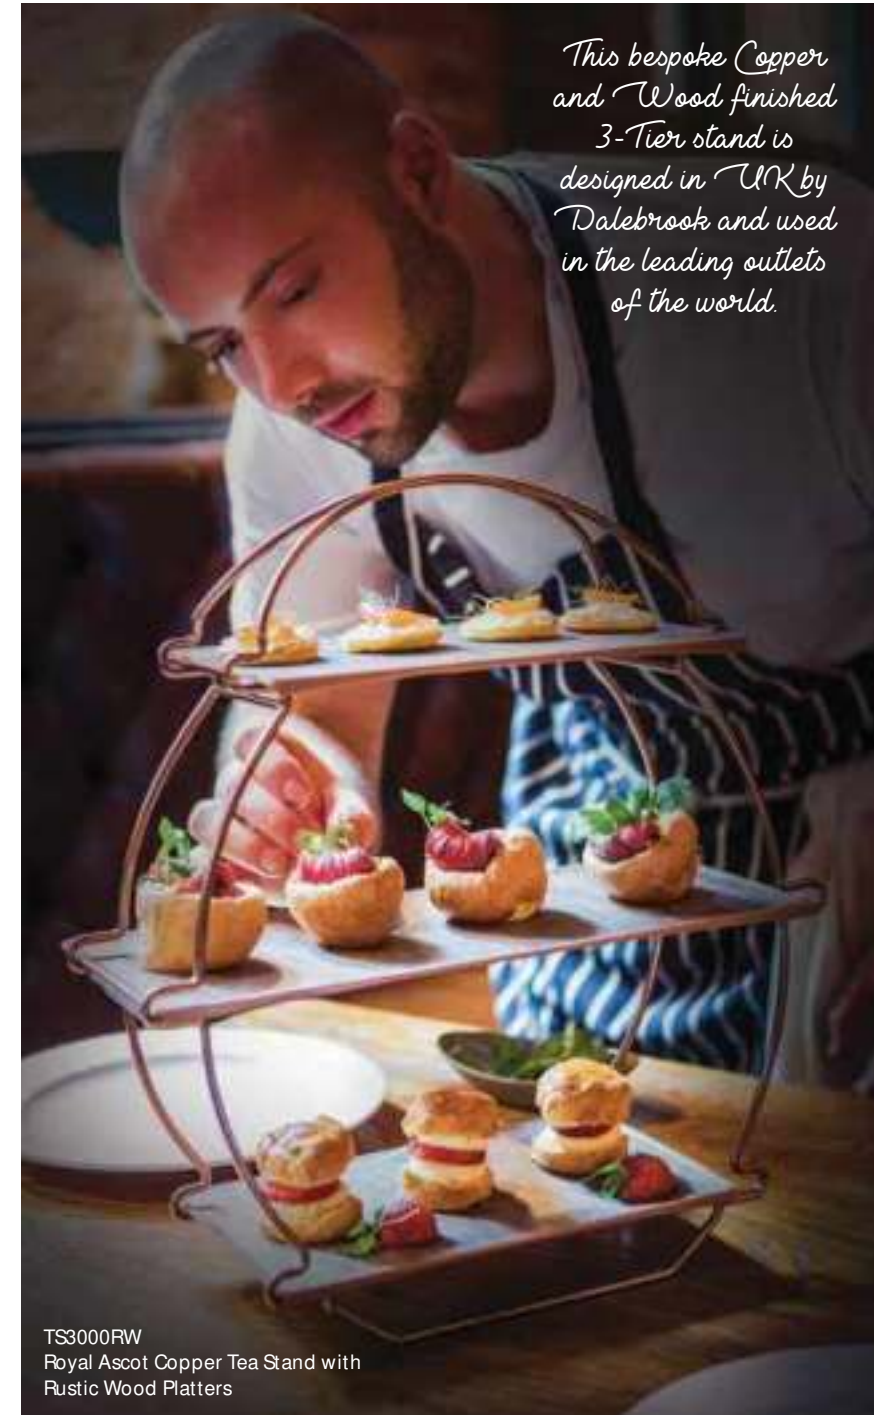

MB12628141
MiniBytes Brusher Stainless Steel Tub

This bespoke Copper and Wood finished 3-Tier stand is designed in UK by Dalebrook and used in the leading outlets of the world.