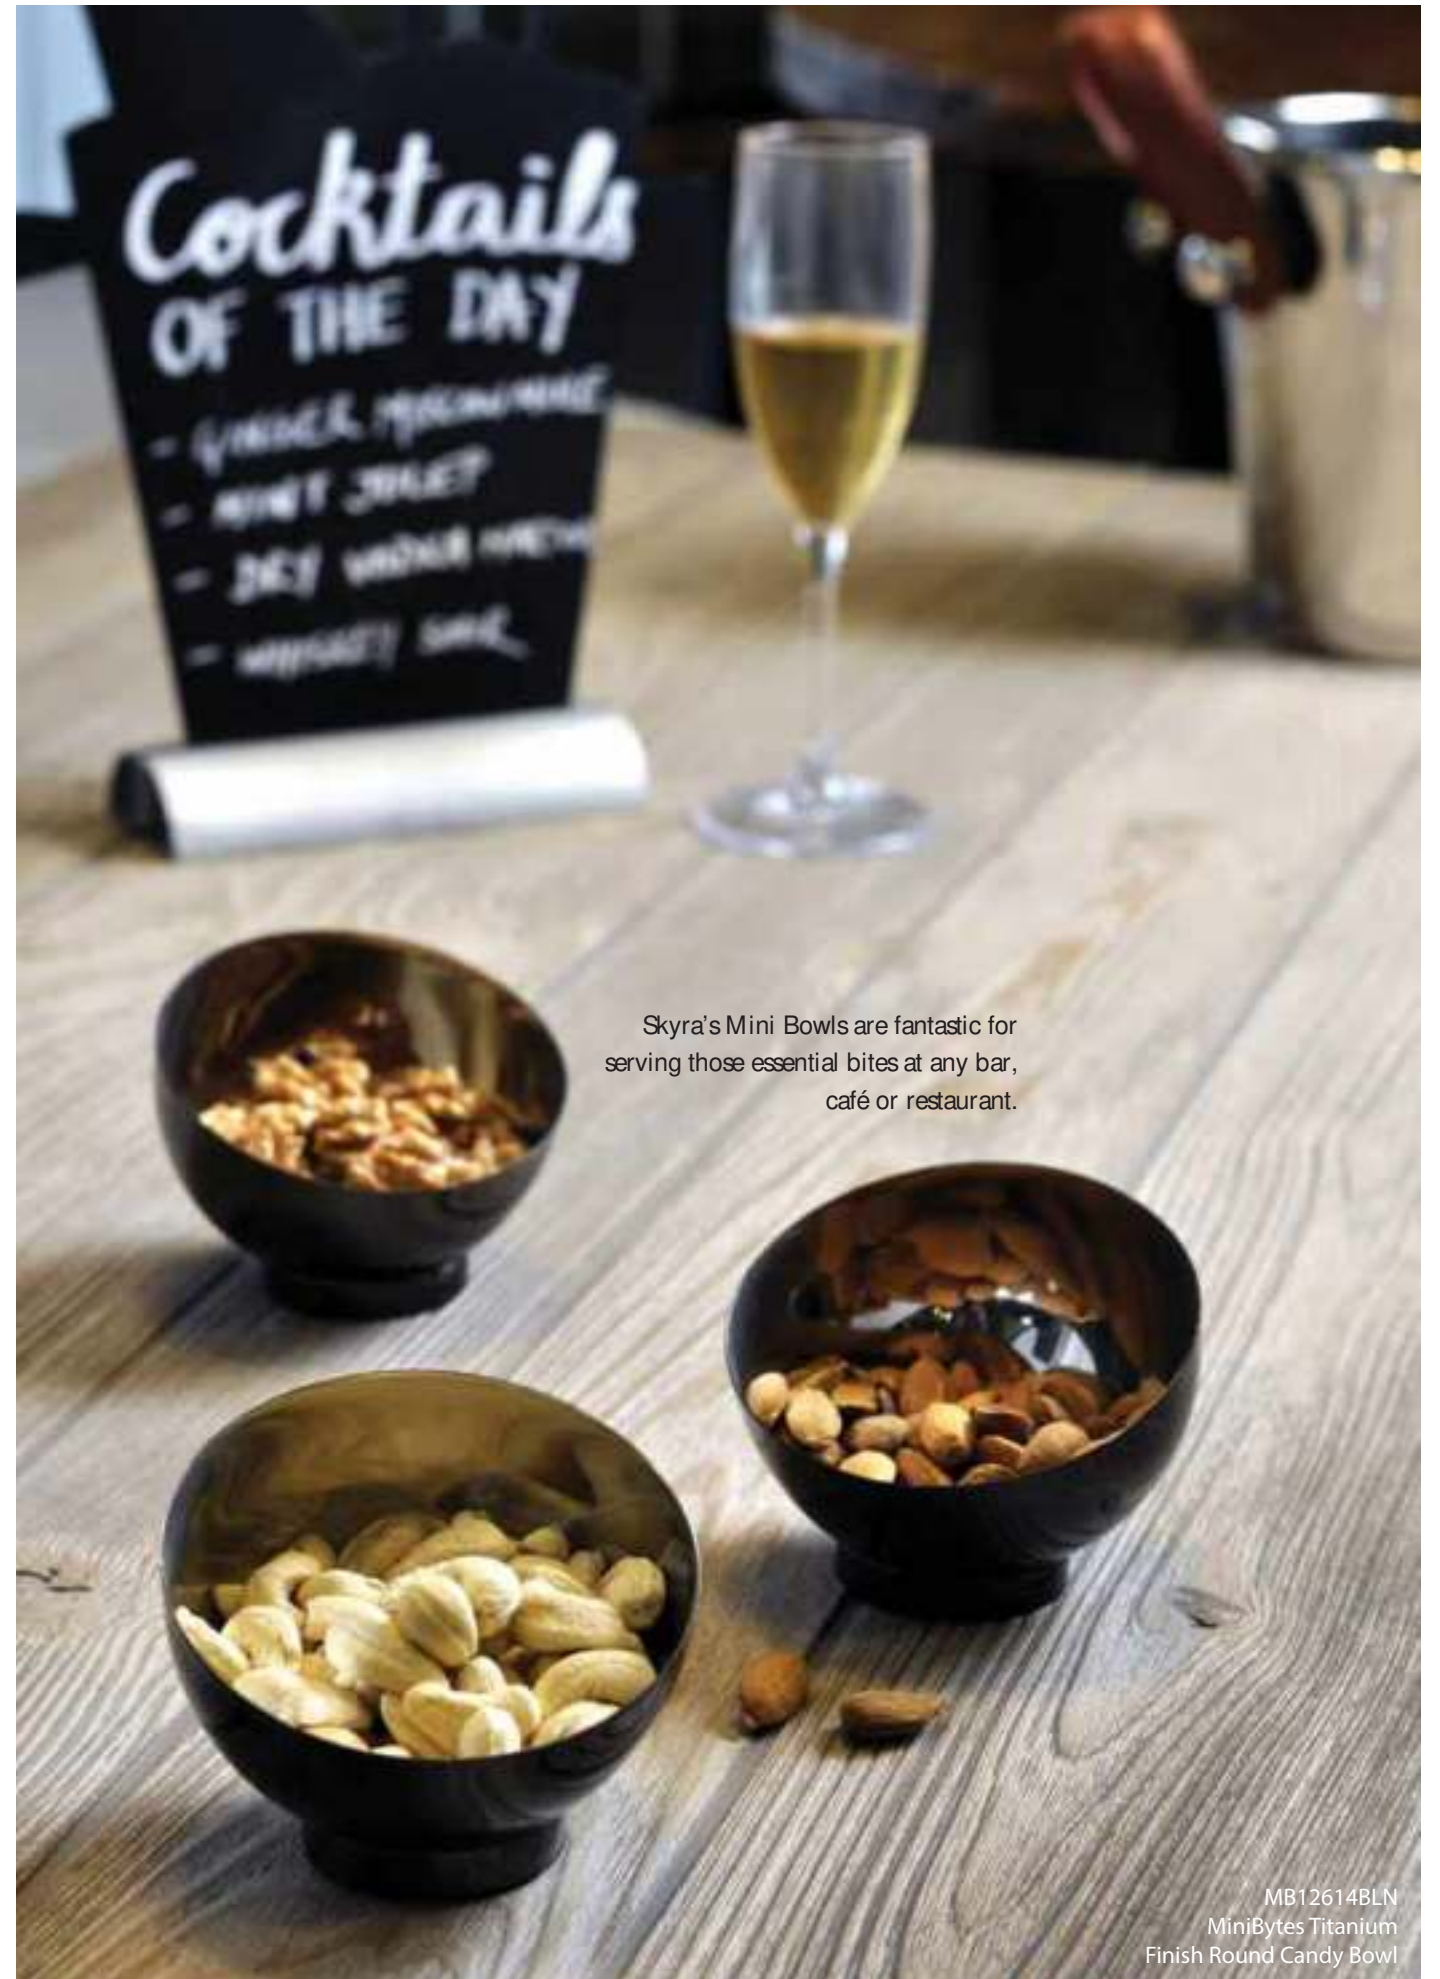

Skyra's Mini Bowls are fantastic for serving those essential bites at any bar, café or restaurant.

MB12614BLN
MiniBytes Titanium
Finish Round Candy Bowl

NEW & EXCLUSIVE

earthen shades of melamine

TST1551
Stone Melamine Rippled Ramekin
TST1552
Stone Melamine Rippled Pot
TST1553
Stone Melamine Rippled Bowl
ALSO AVAILABLE IN TEERACOTTA COLORS