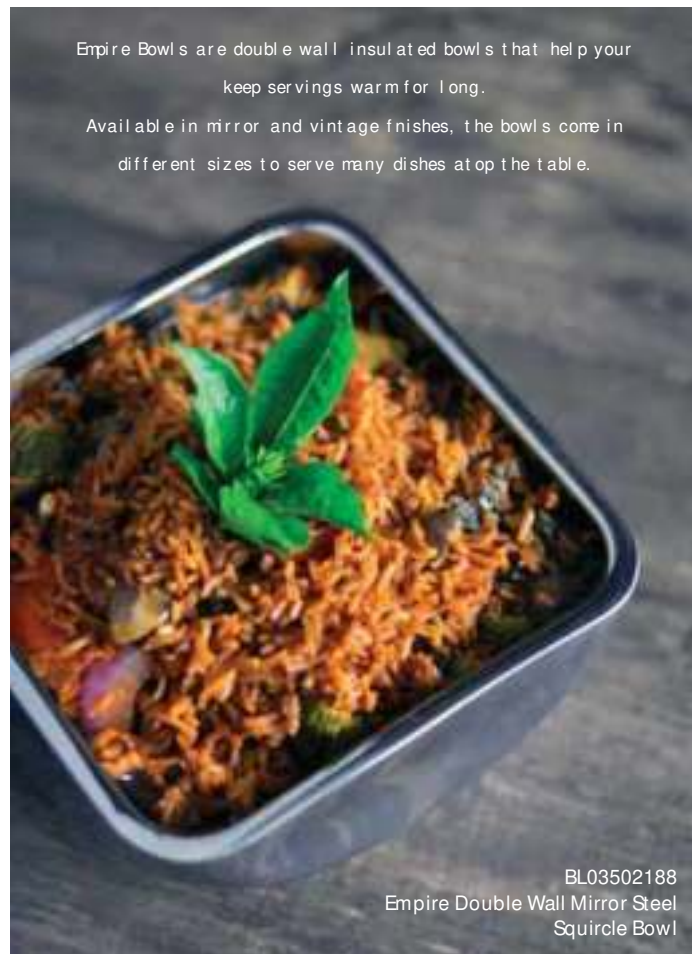

NEW & EXCLUSIVE

As the Far East grows in popularity, so does their cuisine. Oriental fusion is definitely trending in the global restaurant industry. Skyra provides creative dishes that are modern and suitable for your menu.

Empire Bowls are double wall insulated bowls that help your keep servings warm for long. Available in mirror and vintage finishes, the bowls come in different sizes to serve many dishes at op the table.