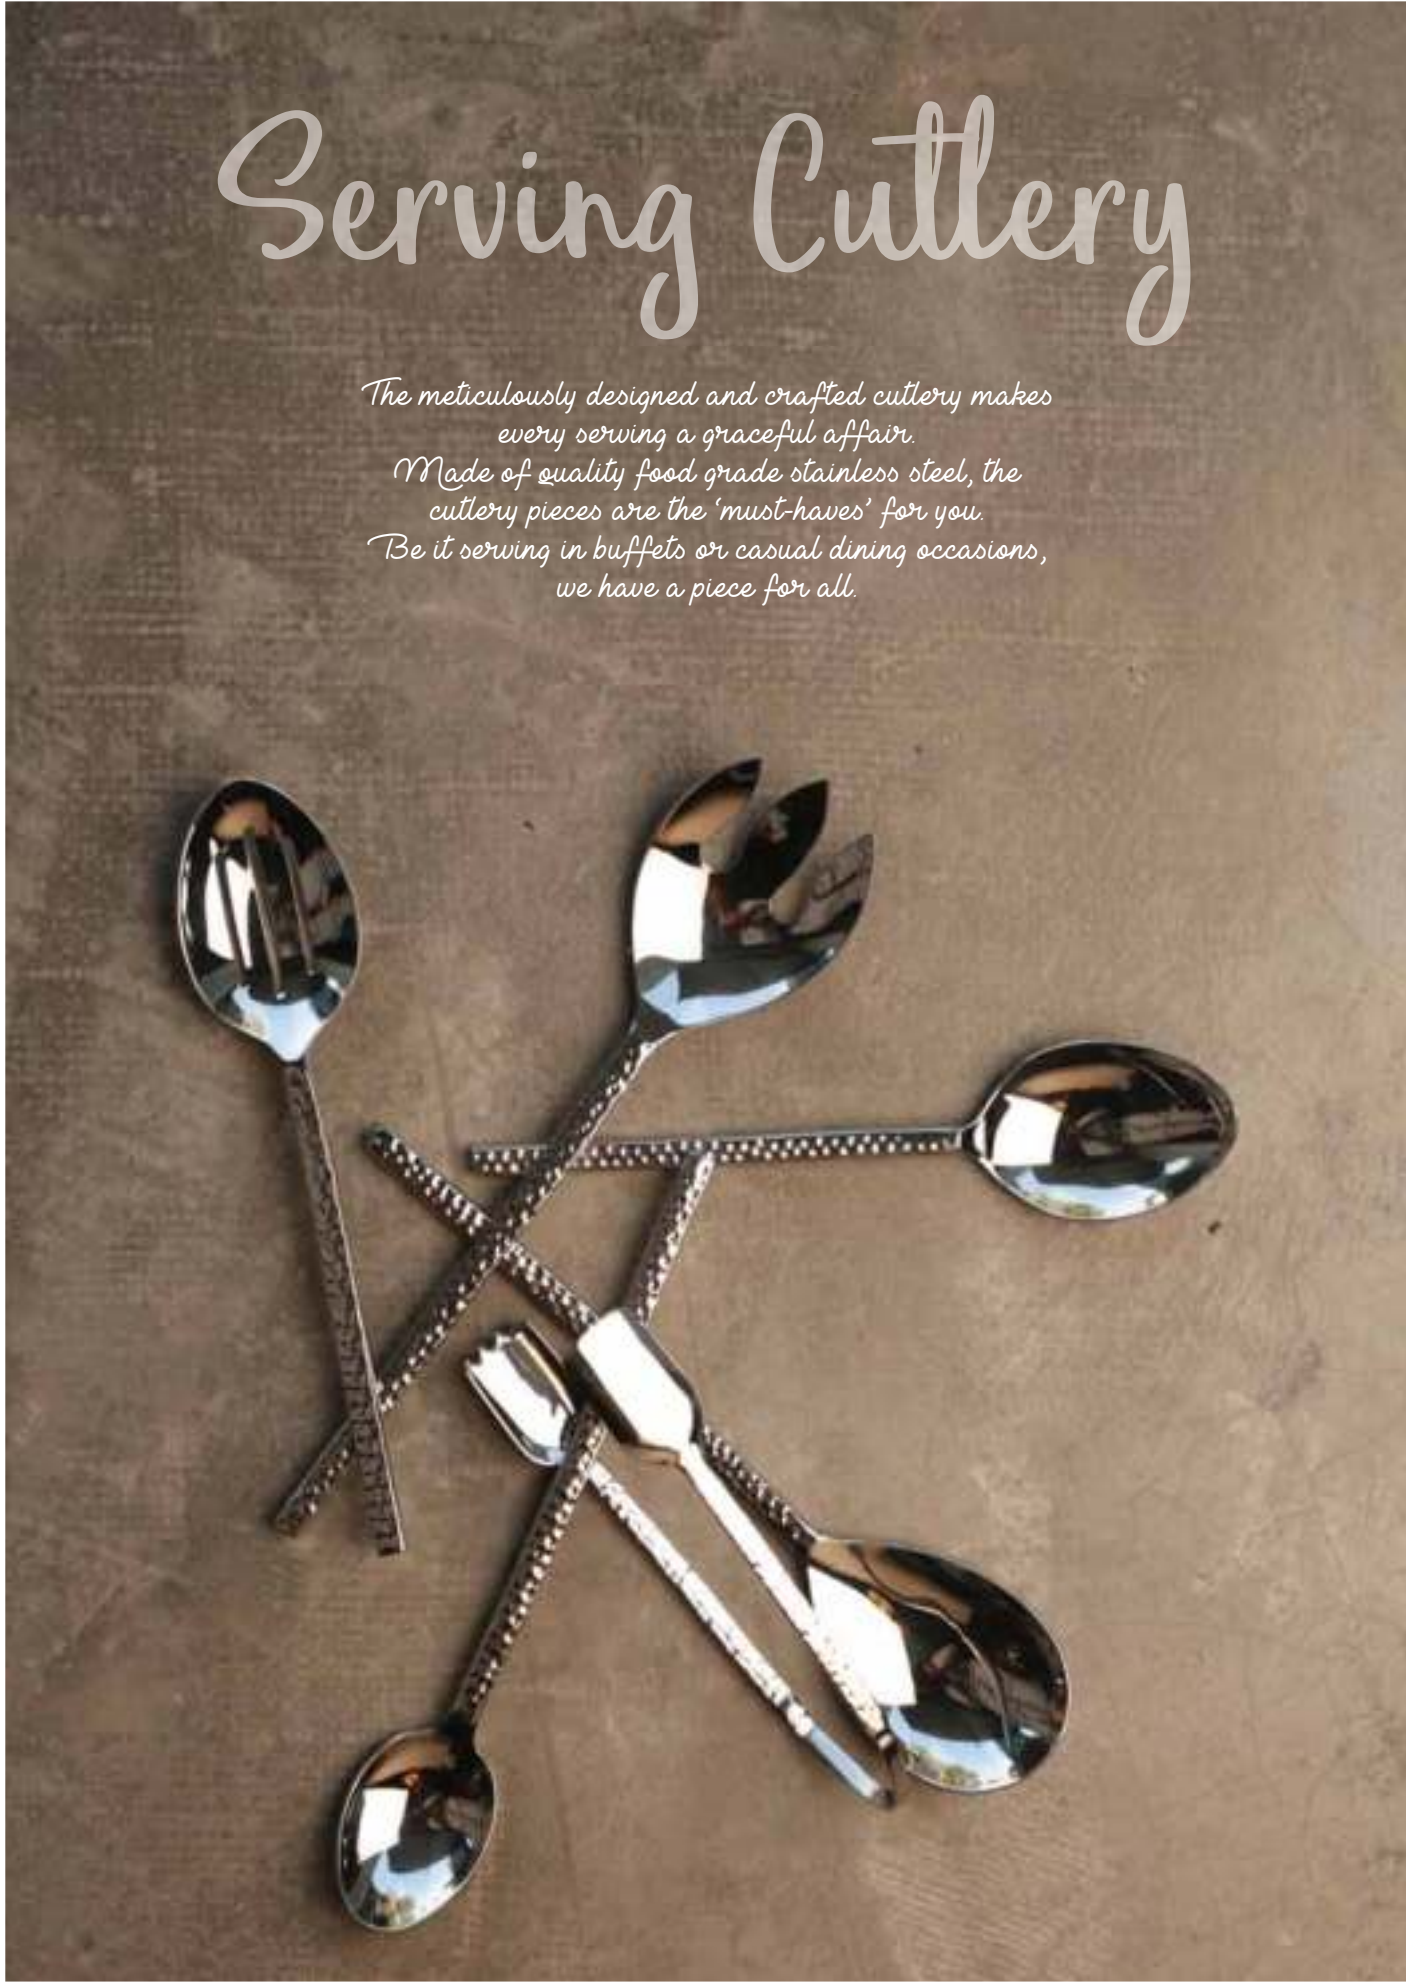

Serving Cutlery

The meticulously designed and crafted cutlery makes every serving a graceful affair. Made of quality food grade stainless steel, the cutlery pieces are the 'must-haves' for you. Be it serving in buffets or casual dining occasions, we have a piece for all.

SS09461188
SS09462188
Presidential Hammered
Stainless Steel Serving Spoon