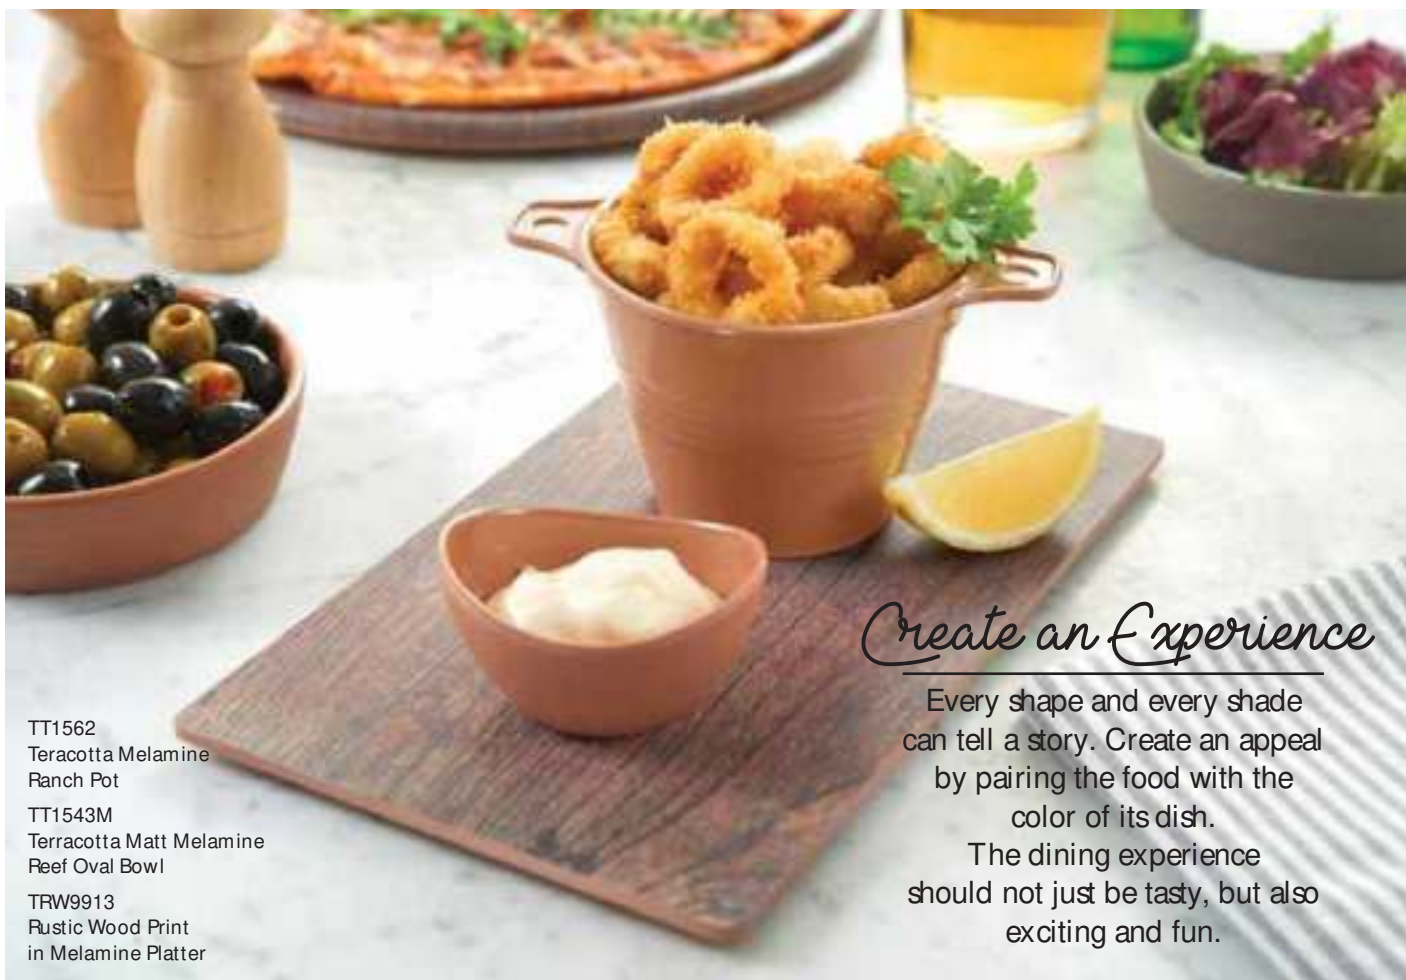

T101
White Melamine
Utensil Rest

Concrete is on the trend

TCN9212
Dalebrook Urban
Melamine Slab

NEW & EXCLUSIVE

FZ13701141
Sensation Brushed Stainless Steel
Corner Step Warm Riser

Create an Experience

Every shape and every shade can tell a story. Create an appeal by pairing the food with the color of its dish. The dining experience should not just be tasty, but also exciting and fun.