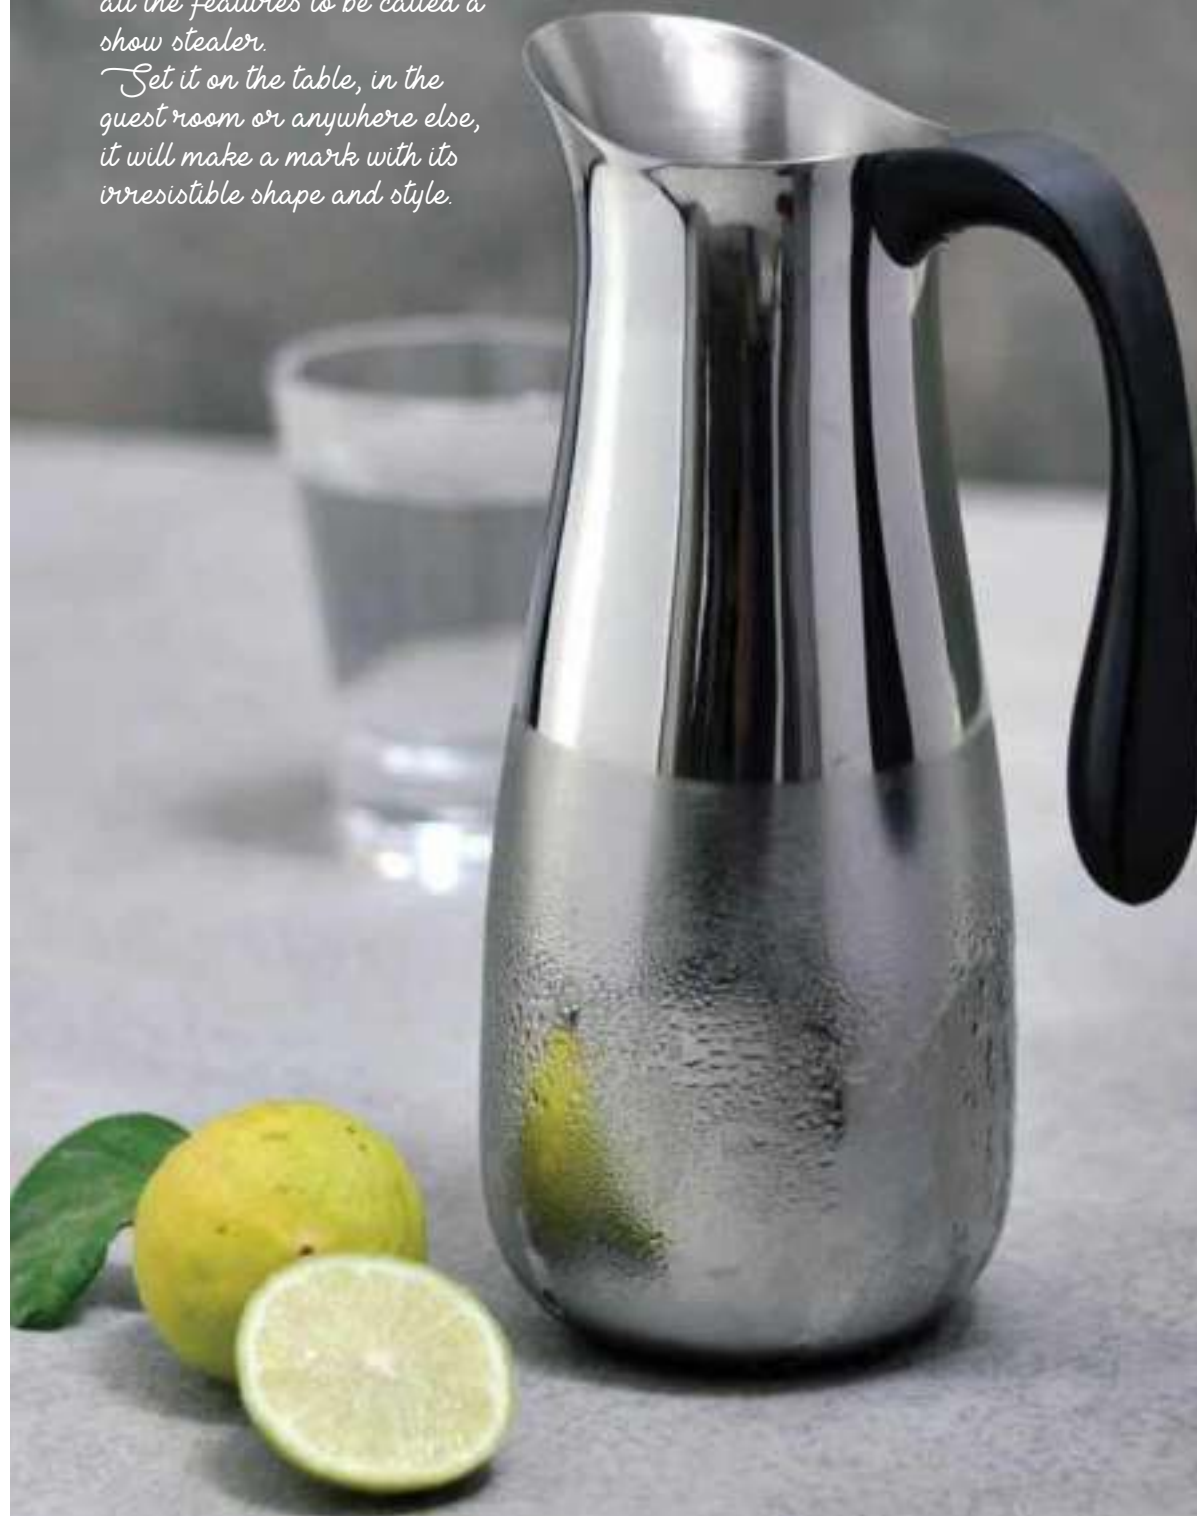

*The sleek water pitcher has
all the features to be called a
show stealer.
Set it on the table, in the
guest room or anywhere else,
it will make a mark with its
irresistible shape and style.*

P112201188
EB Jug