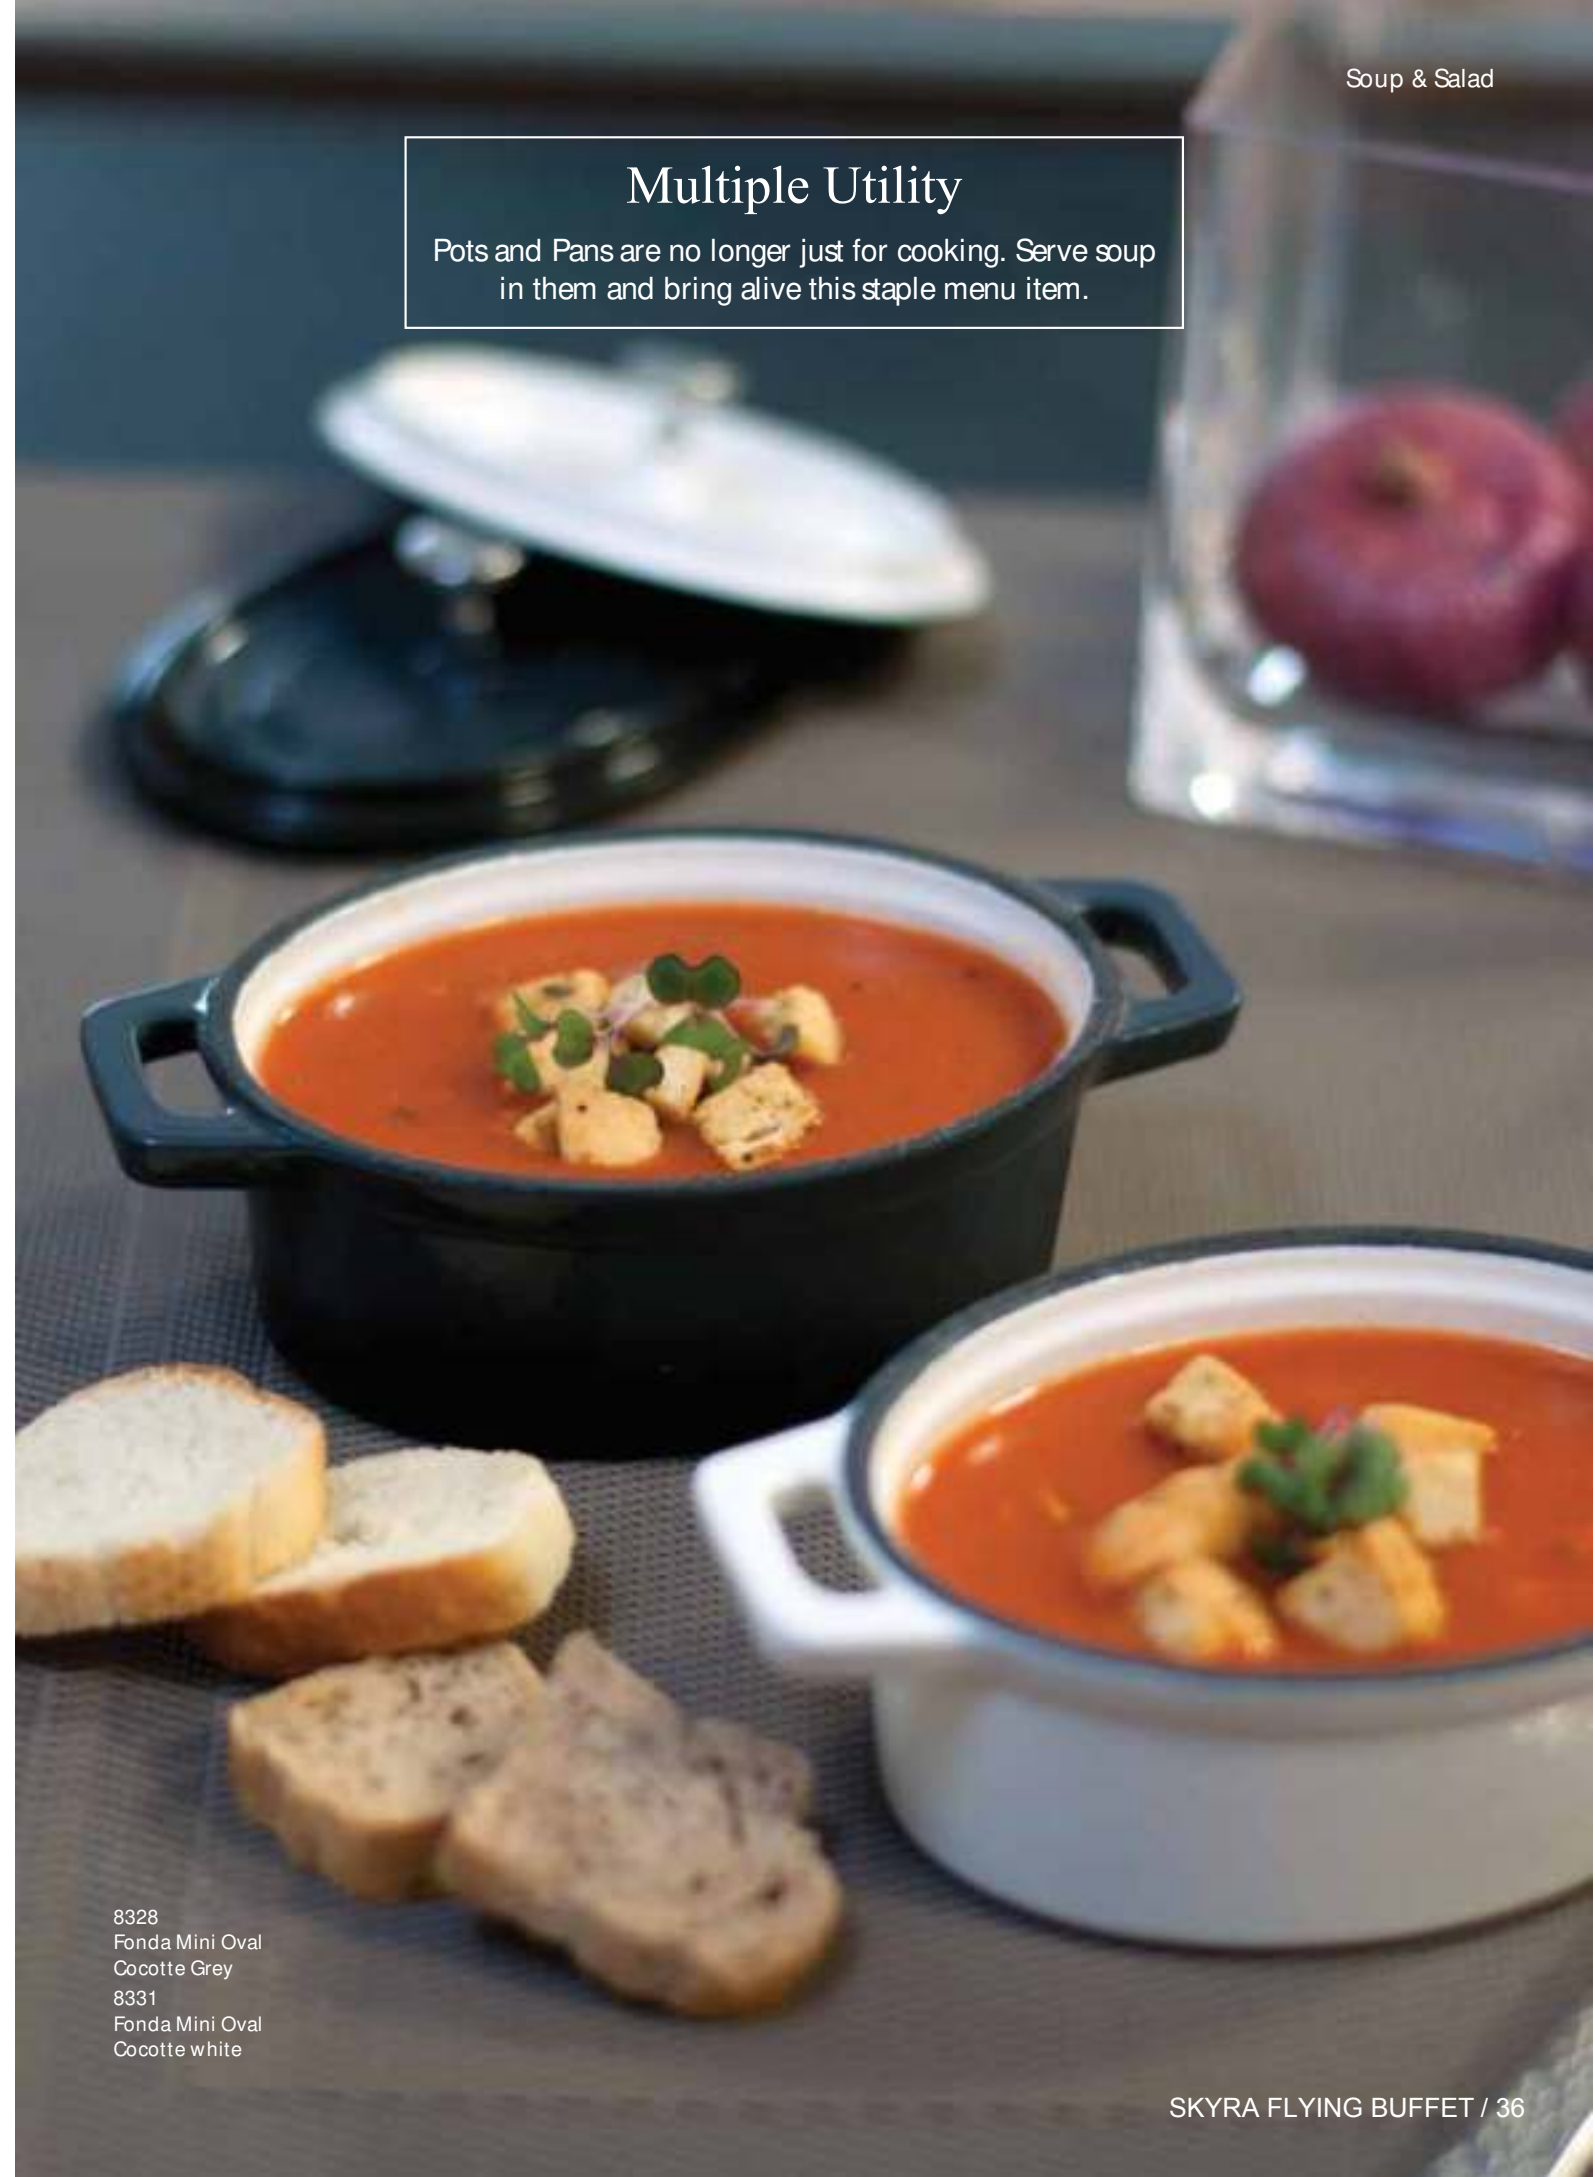

Multiple Utility

Pots and Pans are no longer just for cooking. Serve soup in them and bring alive this staple menu item.

8328
Fonda Mini Oval
Cocotte Grey
8331
Fonda Mini Oval
Cocotte white