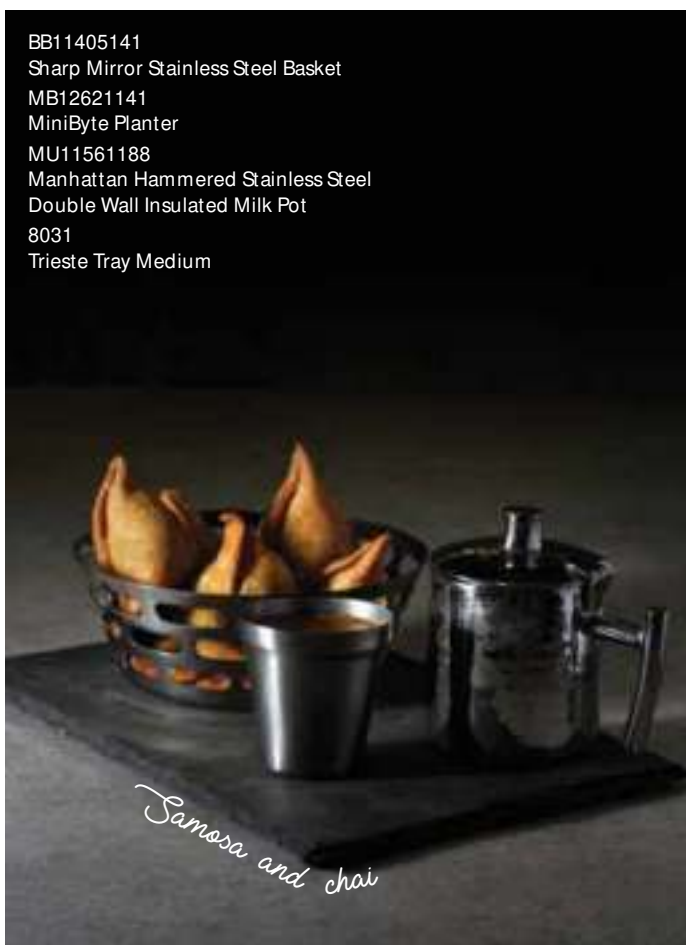

3542
Napa Large Box - Fimini Bowl -
GT Inserts