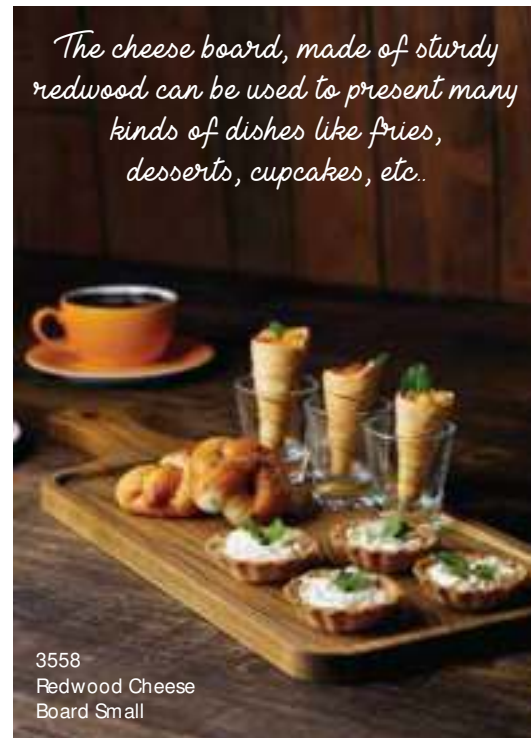

PB12603SBP
Venice Gold Finish Bridge Riser

CP11801188
Suite Mirror Stainless Steel Insulated Beverage Server

The cheese board, made of sturdy redwood can be used to present many kinds of dishes like fries, desserts, cupcakes, etc..