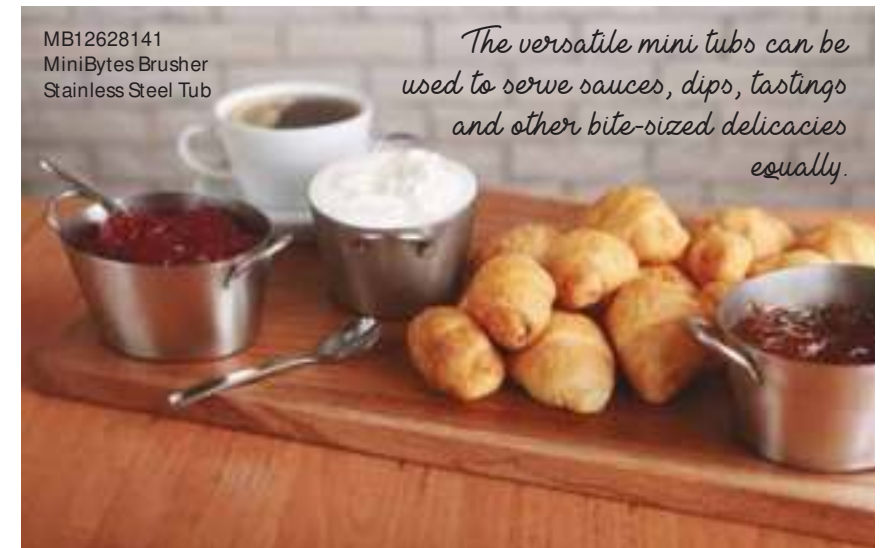

TS3000RW
Royal Ascot Copper Tea Stand with Rustic Wood Platters

The versatile mini tubs can be used to serve sauces, dips, tastings and other bite-sized delicacies equally.