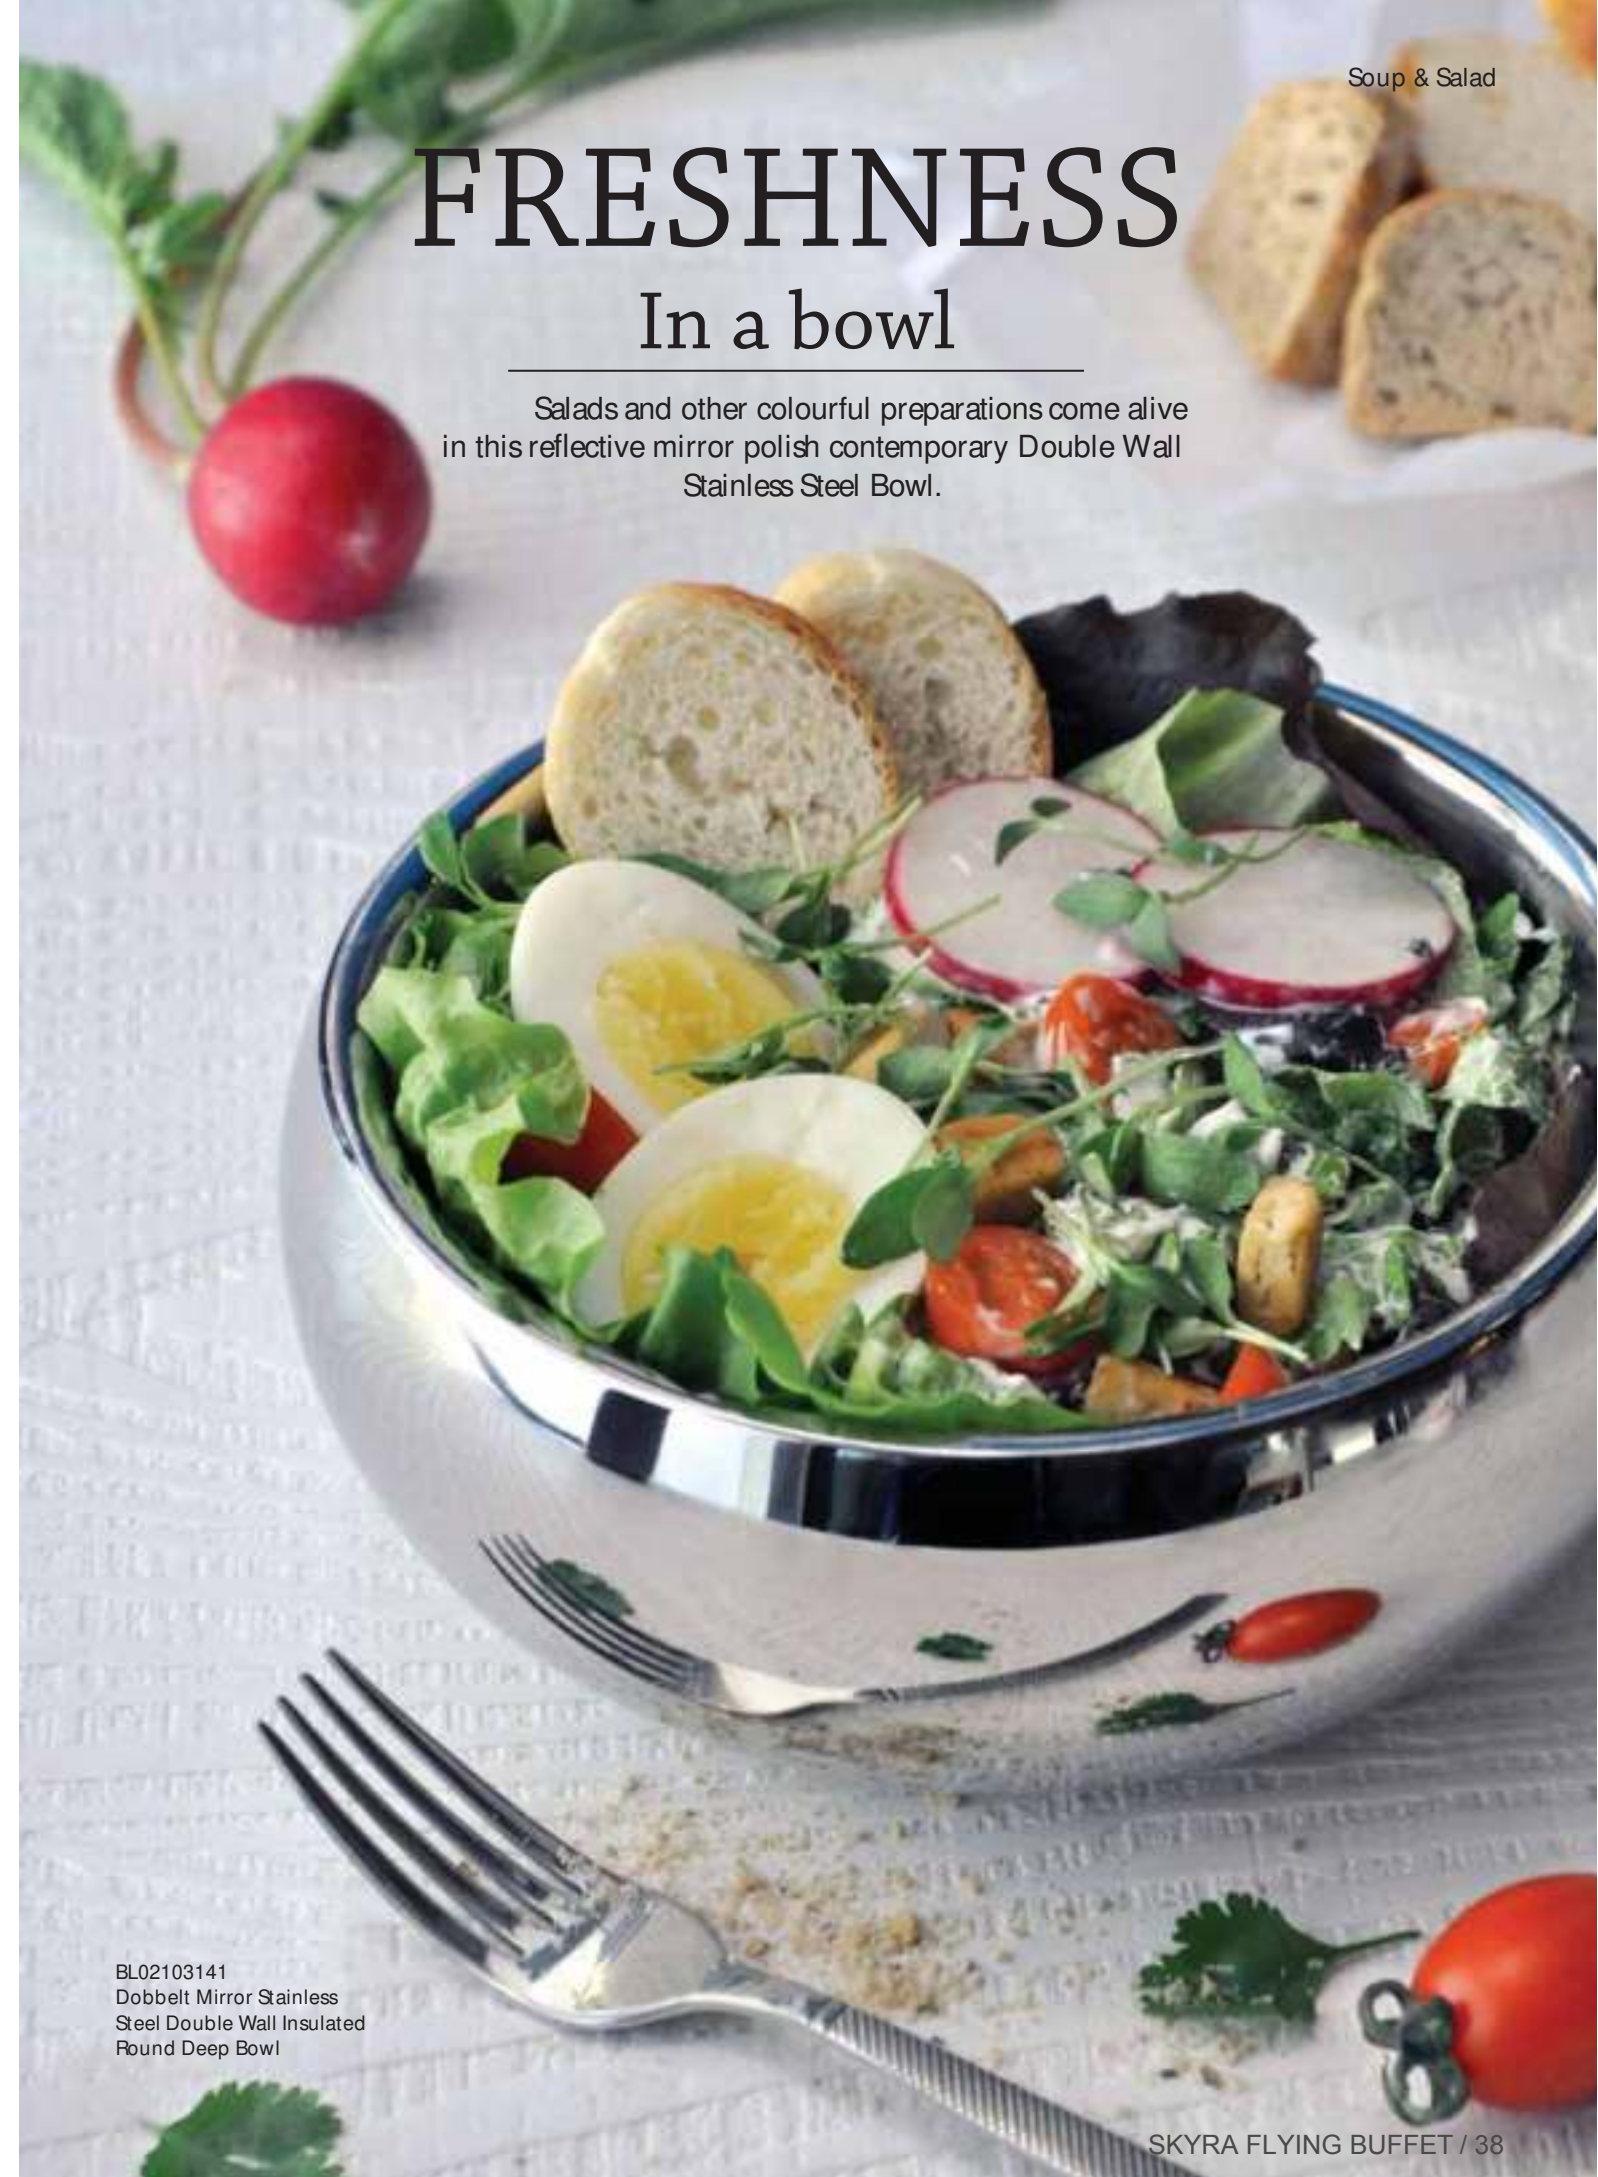

TST1553
Stone Melamine
Rippled Bowl
TB3605
Black PC2H in Twist Riser

BL02103141
Dobbelt Mirror Stainless
Steel Double Wall Insulated
Round Deep Bowl