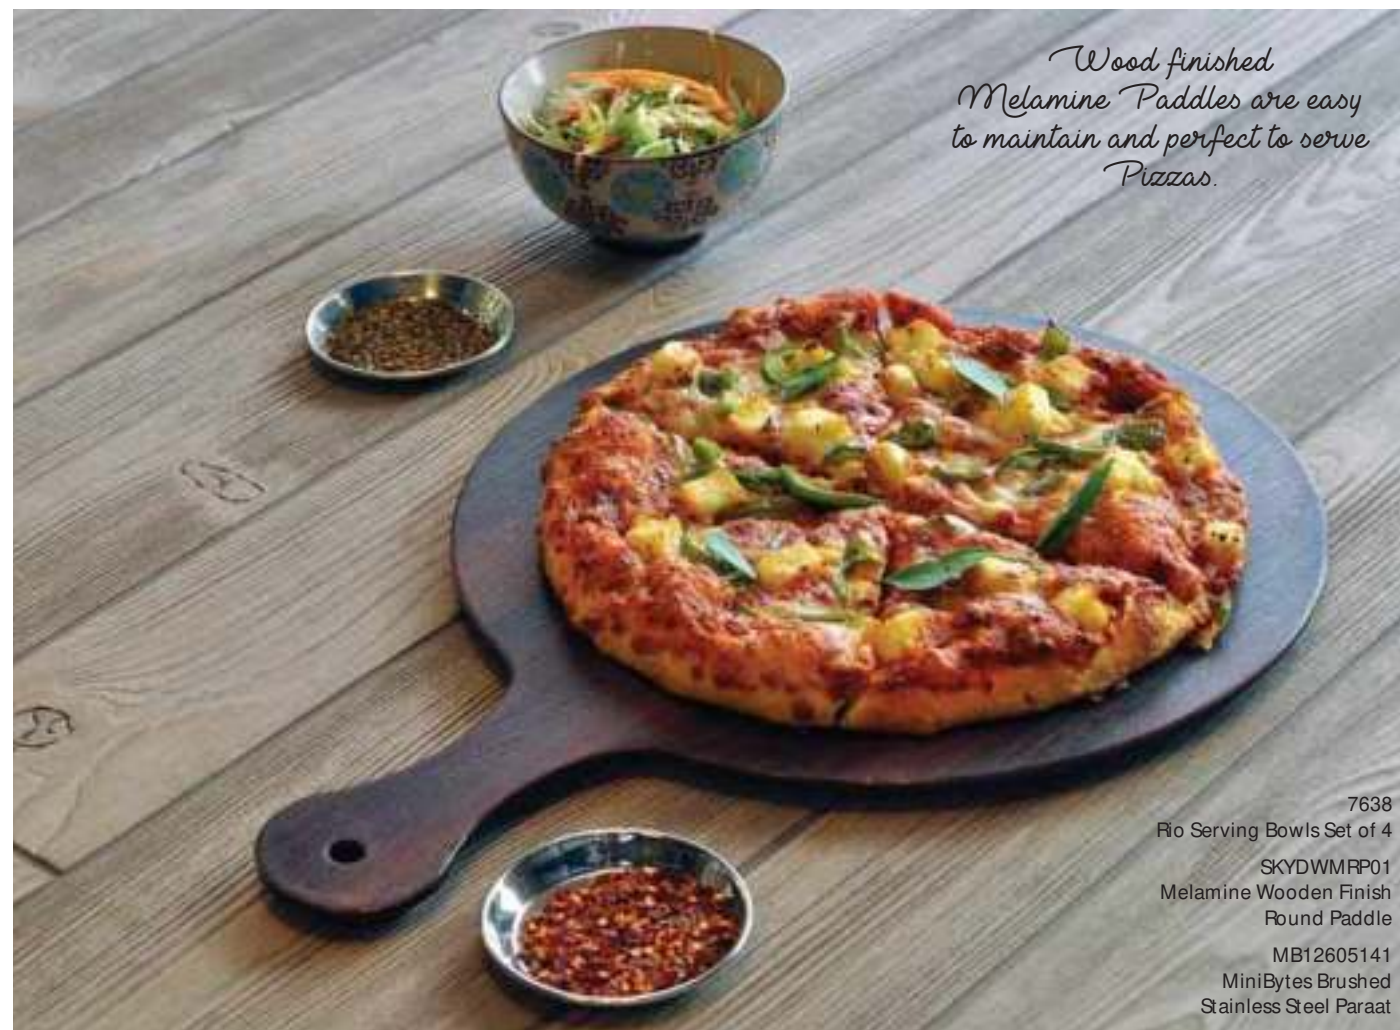

Wood finished Melamine Paddles are easy to maintain and perfect to serve Pizzas.

7638
Rio Serving Bowls Set of 4
SKYDWMP01
Melamine Wooden Finish
Round Paddle
MB12605141
MiniBytes Brushed
Stainless Steel Parat