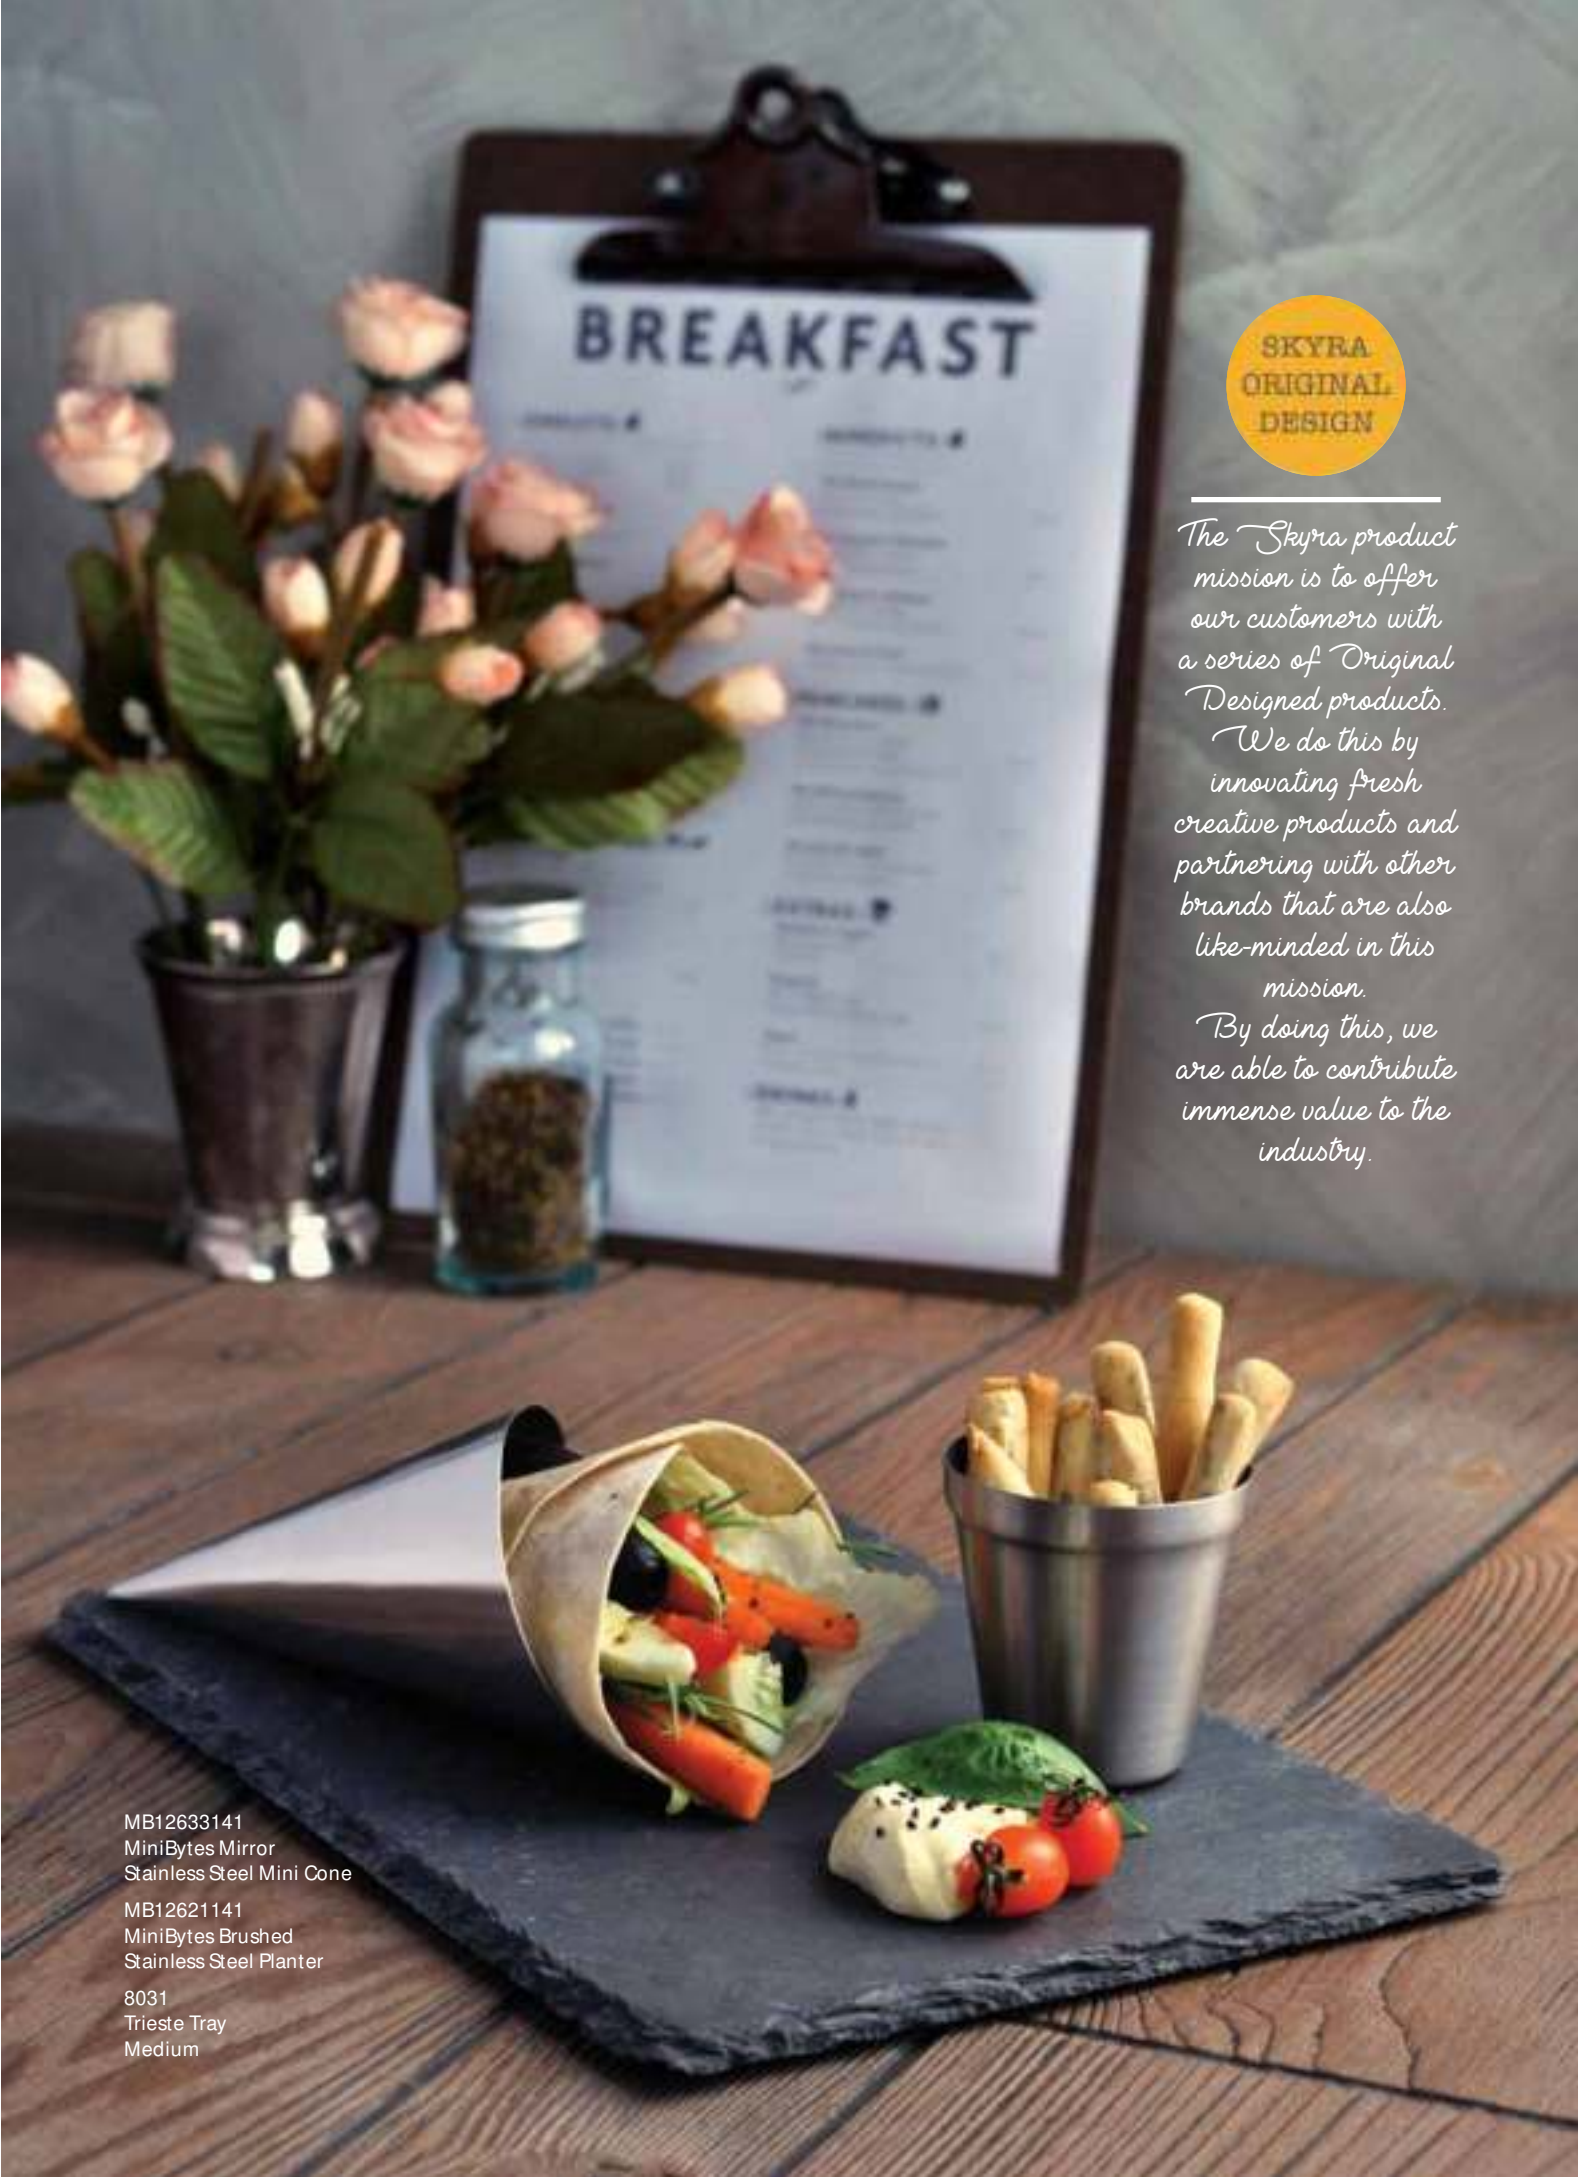

1802B

Mains

1870R

7699
Kyoto Platter Large

7638
Rio Serving Bowls
Set of 4
SKYDWMP01
Melamine Wooden Finish
Round Paddle
MB12605141
MiniBytes Brushed Stainless
Steel Paraat

The Skyra product mission is to offer our customers with a series of Original Designed products. We do this by innovating fresh creative products and partnering with other brands that are also like-minded in this mission. By doing this, we are able to contribute immense value to the industry.