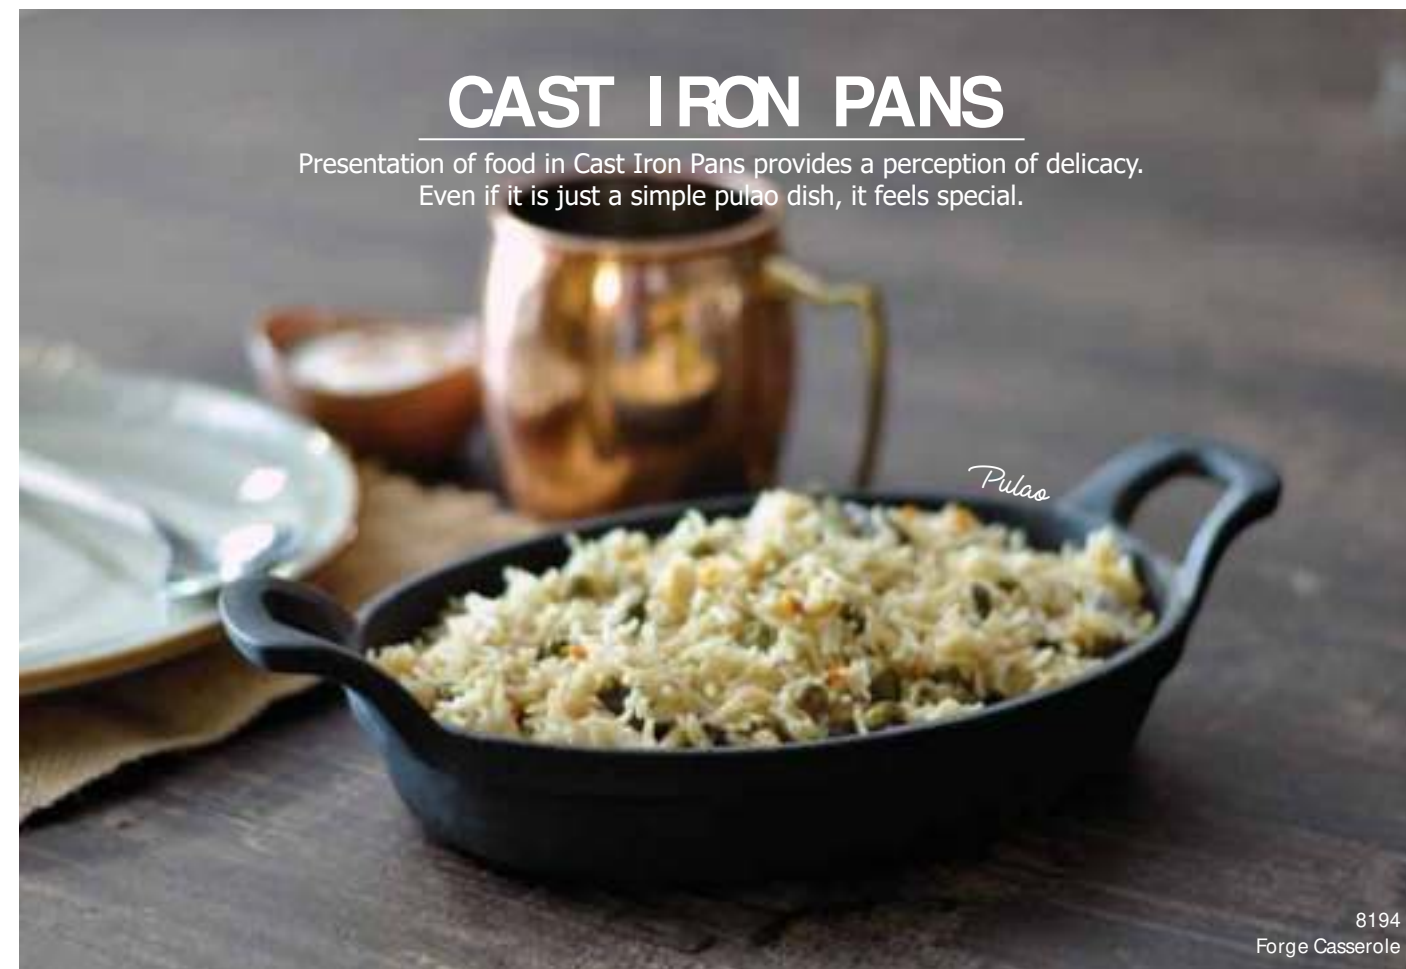

GR17002188
Grill Rack Rectangular
Stainless Steel
PN13661140
Skyserv Induction Hammered
Steel Pan
TT1542M
Terracotta Matt Melamine Reef Low Dish
TT1523M
Terracotta Matt Melamine Reef Oval
Bowl

CAST IRON PANS

Presentation of food in Cast Iron Pans provides a perception of delicacy. Even if it is just a simple pulao dish, it feels special.

Pulao

8194
Forge Casserole