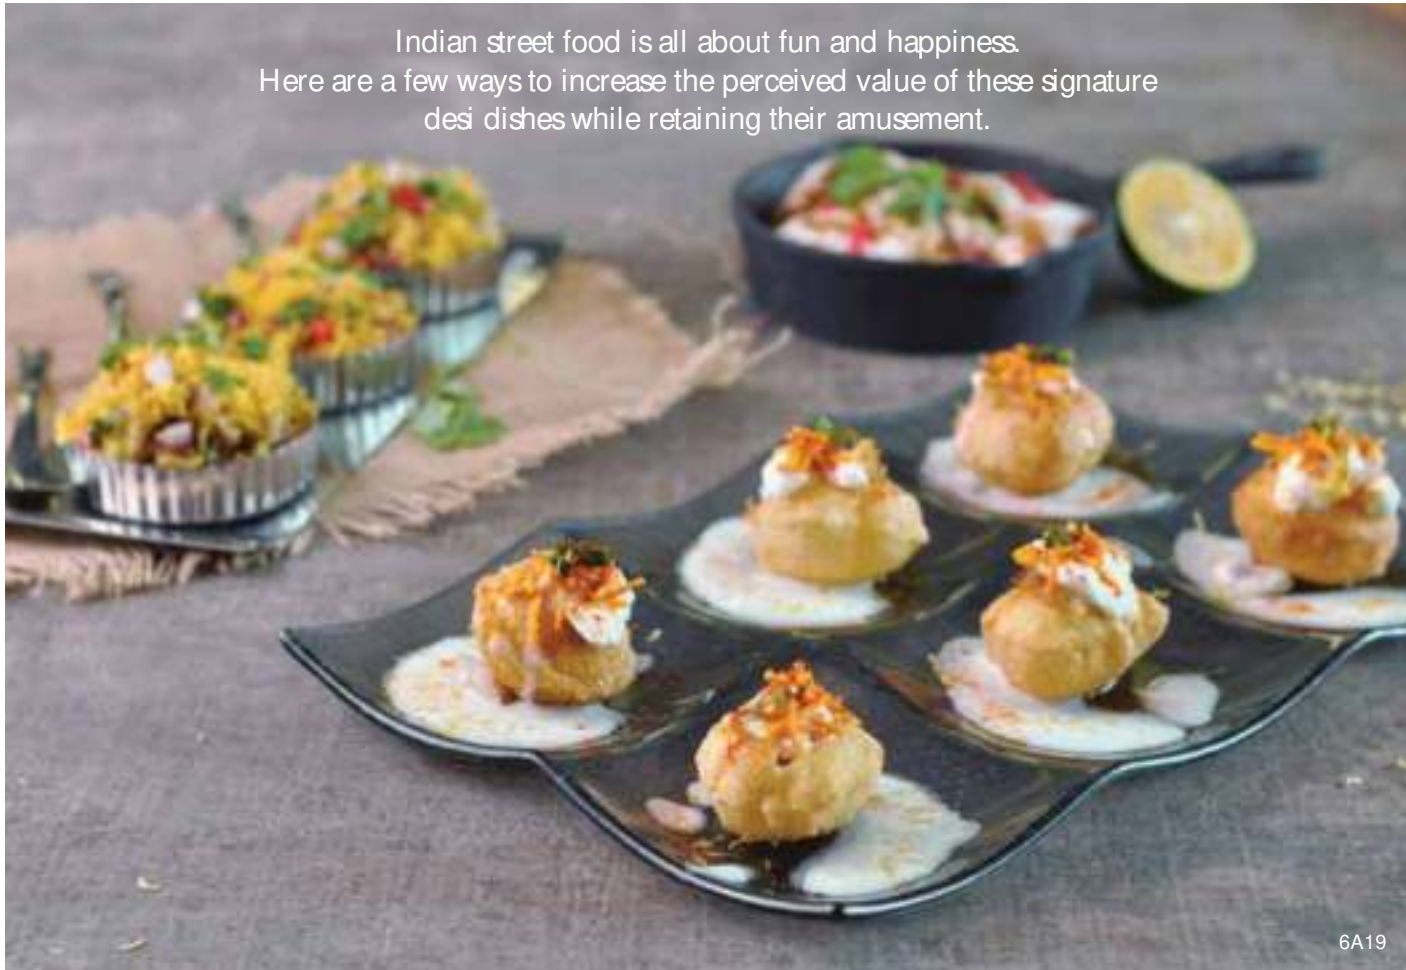

8031 Trieste Tray Medium

steel

MB12623141 MiniBytes Mirror Stainless Steel Pedestal Stand

TR00162BLN Serenity Hammered Titanium Finish Tray

Indian street food is all about fun and happiness. Here are a few ways to increase the perceived value of these signature desi dishes while retaining their amusement.