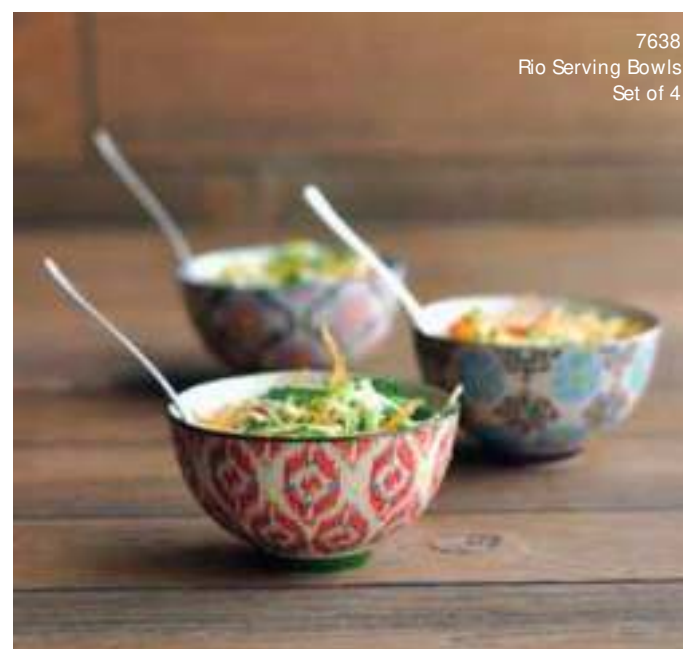

On the side

Side dishes provide an essential balance to the menu. Skyra offers a number of curious compact dishes that add the flawless finishing touch to an exciting presentation and round up your menu perfectly.