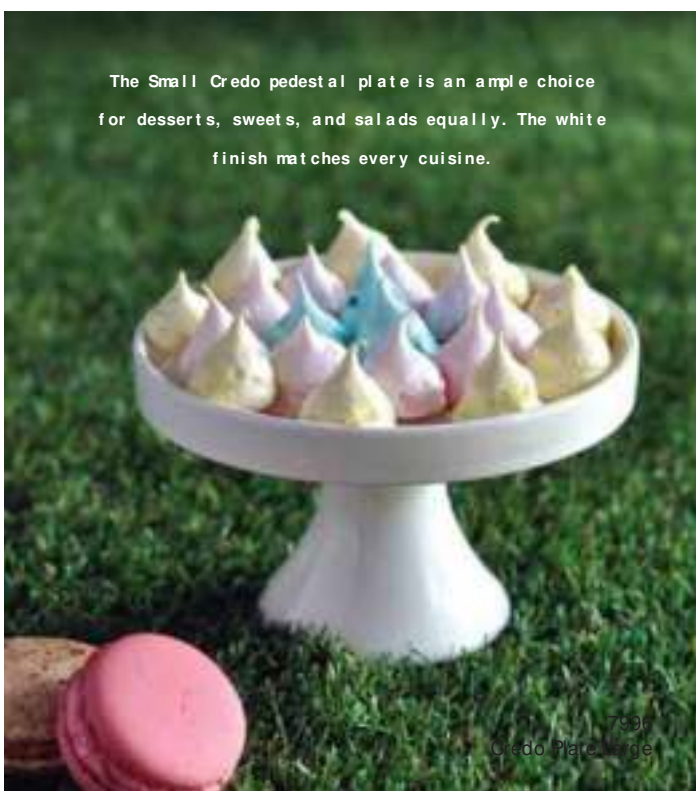

8031
Trieste Tray Medium

The Small Credo pedestal plate is an ample choice for desserts, sweets, and salads equally. The white finish matches every cuisine.

7596
Credo Plate Small