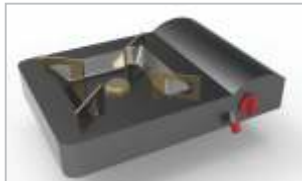

FP14505141 GN1/1 Food Pan

WP14505141 Water Pan

RZ14505141 GN1/1 Universal Stand

BR14503141 Fuel Holder

CD14525141 GN1/1 Roll Top Chafing Dish 8L (8Qt)

GN 1/1 bundle5

Live Action
Station

GR12602188 GN 1/1 Grill